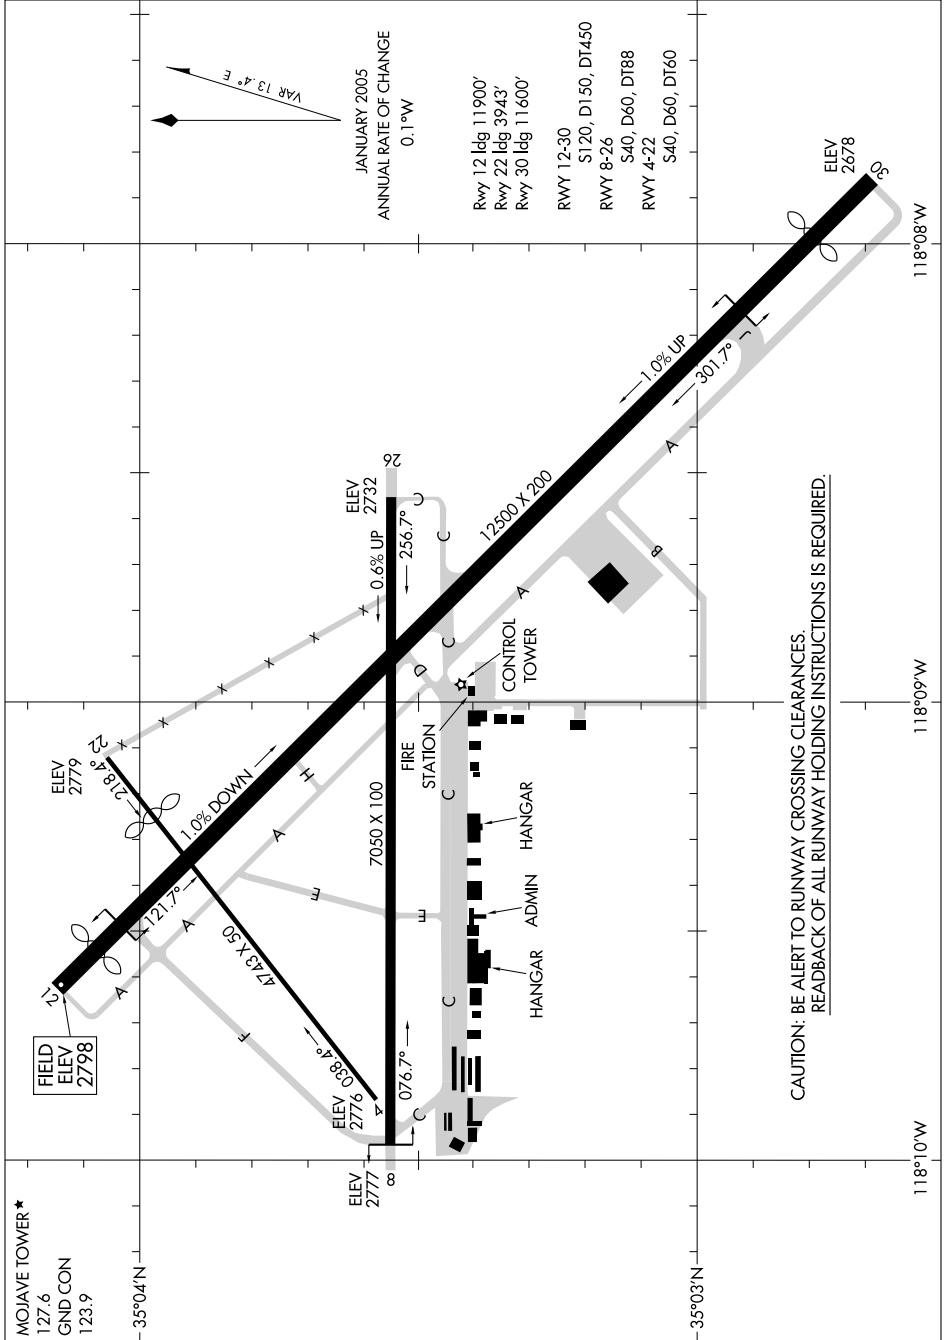

AIRPORT DIAGRAM

AL-9353 (FAA)

MOJAVE (MHV)
MOJAVE, CALIFORNIA

SW-3, 30 AUG 2007 to 27 SEP 2007

CAUTION: BE ALERT TO RUNWAY CROSSING CLEARANCES.
READBACK OF ALL RUNWAY HOLDING INSTRUCTIONS IS REQUIRED.

SW-3, 30 AUG 2007 to 27 SEP 2007

AIRPORT DIAGRAM

MOJAVE, CALIFORNIA
MOJAVE (MHV)