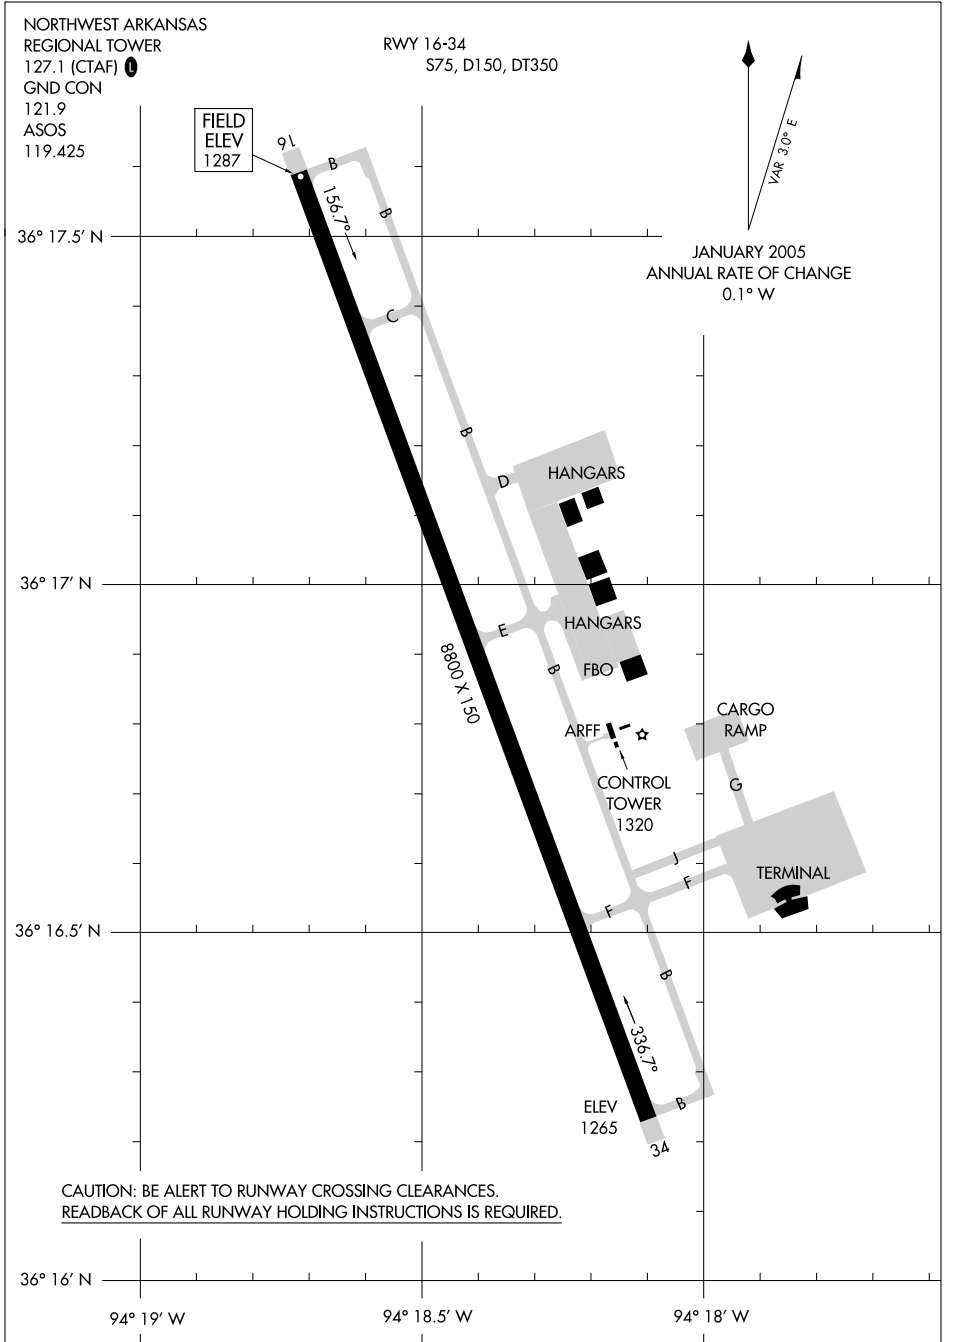

AIRPORT DIAGRAM

FAYETTEVILLE/ NORTHWEST ARKANSAS REGIONAL (XNA)
AL-9274 (FAA) FAYETTEVILLE/SPRINGDALE/ROGERS, ARKANSAS

SC-1, 30 AUG 2007 to 27 SEP 2007

SC-1, 30 AUG 2007 to 27 SEP 2007

AIRPORT DIAGRAM

FAYETTEVILLE/SPRINGDALE/ROGERS, ARKANSAS
FAYETTEVILLE/ NORTHWEST ARKANSAS REGIONAL (XNA)