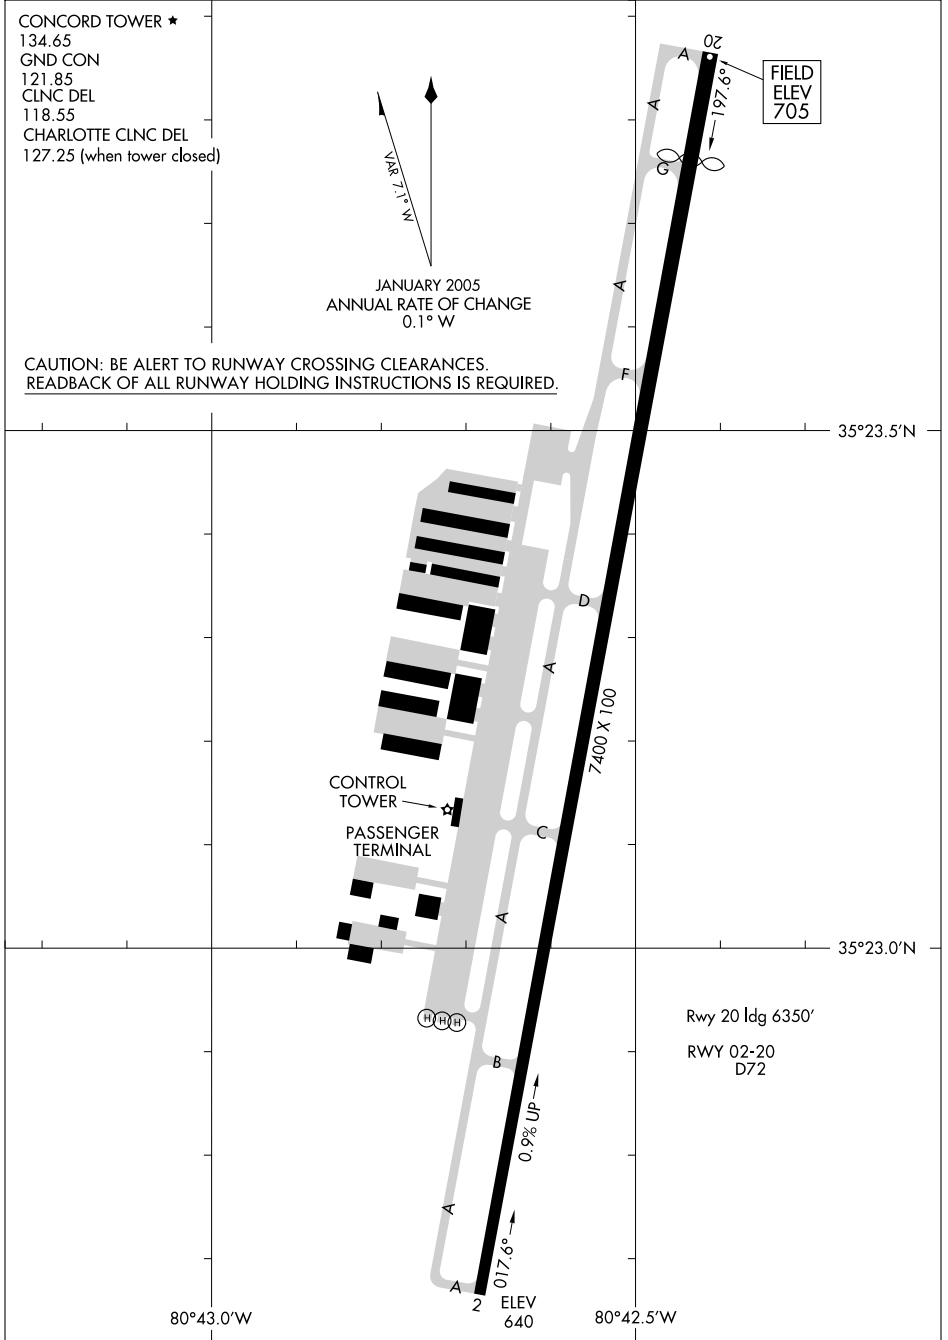

AIRPORT DIAGRAM

AL-9155 (FAA)

CONCORD REGIONAL (JQF)
CONCORD, NORTH CAROLINA

SE-2, 30 AUG 2007 to 27 SEP 2007

SE-2, 30 AUG 2007 to 27 SEP 2007

AIRPORT DIAGRAM

CONCORD, NORTH CAROLINA
CONCORD REGIONAL (JQF)