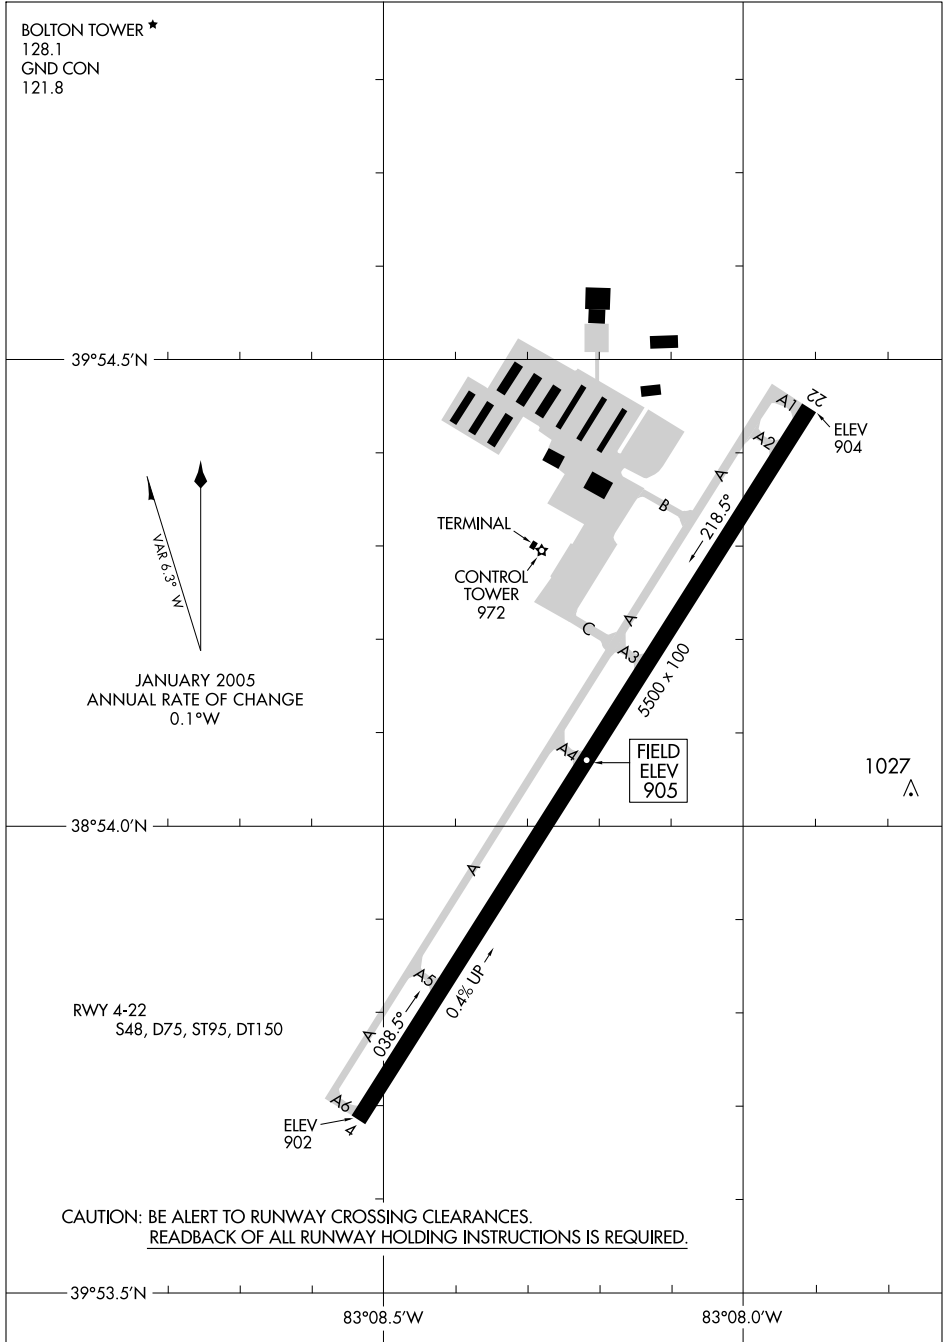

06215

# AIRPORT DIAGRAM

AL-5958 (FAA)

COLUMBUS/BOLTON FIELD (TZR)  
COLUMBUS, OHIO

EC-2, 30 AUG 2007 to 27 SEP 2007

EC-2, 30 AUG 2007 to 27 SEP 2007

# AIRPORT DIAGRAM

06215

COLUMBUS, OHIO  
COLUMBUS/BOLTON FIELD (TZR)