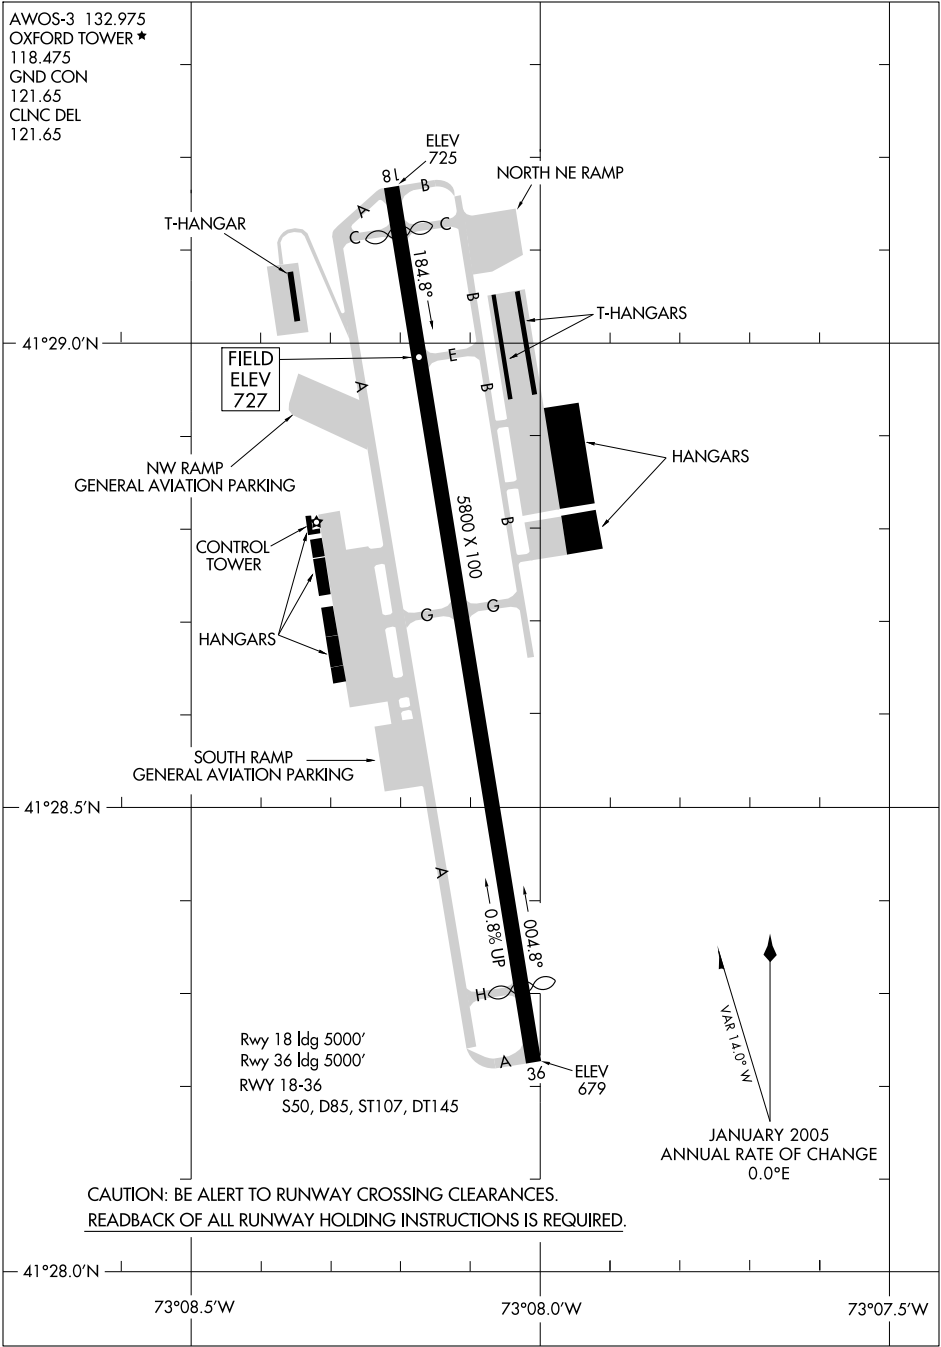

AIRPORT DIAGRAM

AL-5785 (FAA)

OXFORD/ WATERBURY-OXFORD (OXC)
OXFORD, CONNECTICUT

AWOS-3 132.975
OXFORD TOWER ★
118.475
GND CON
121.65
CLNC DEL
121.65

NE-1, 30 AUG 2007 to 27 SEP 2007

NE-1, 30 AUG 2007 to 27 SEP 2007

CAUTION: BE ALERT TO RUNWAY CROSSING CLEARANCES.
READBACK OF ALL RUNWAY HOLDING INSTRUCTIONS IS REQUIRED.

AIRPORT DIAGRAM

OXFORD, CONNECTICUT
OXFORD/ WATERBURY-OXFORD (OXC)