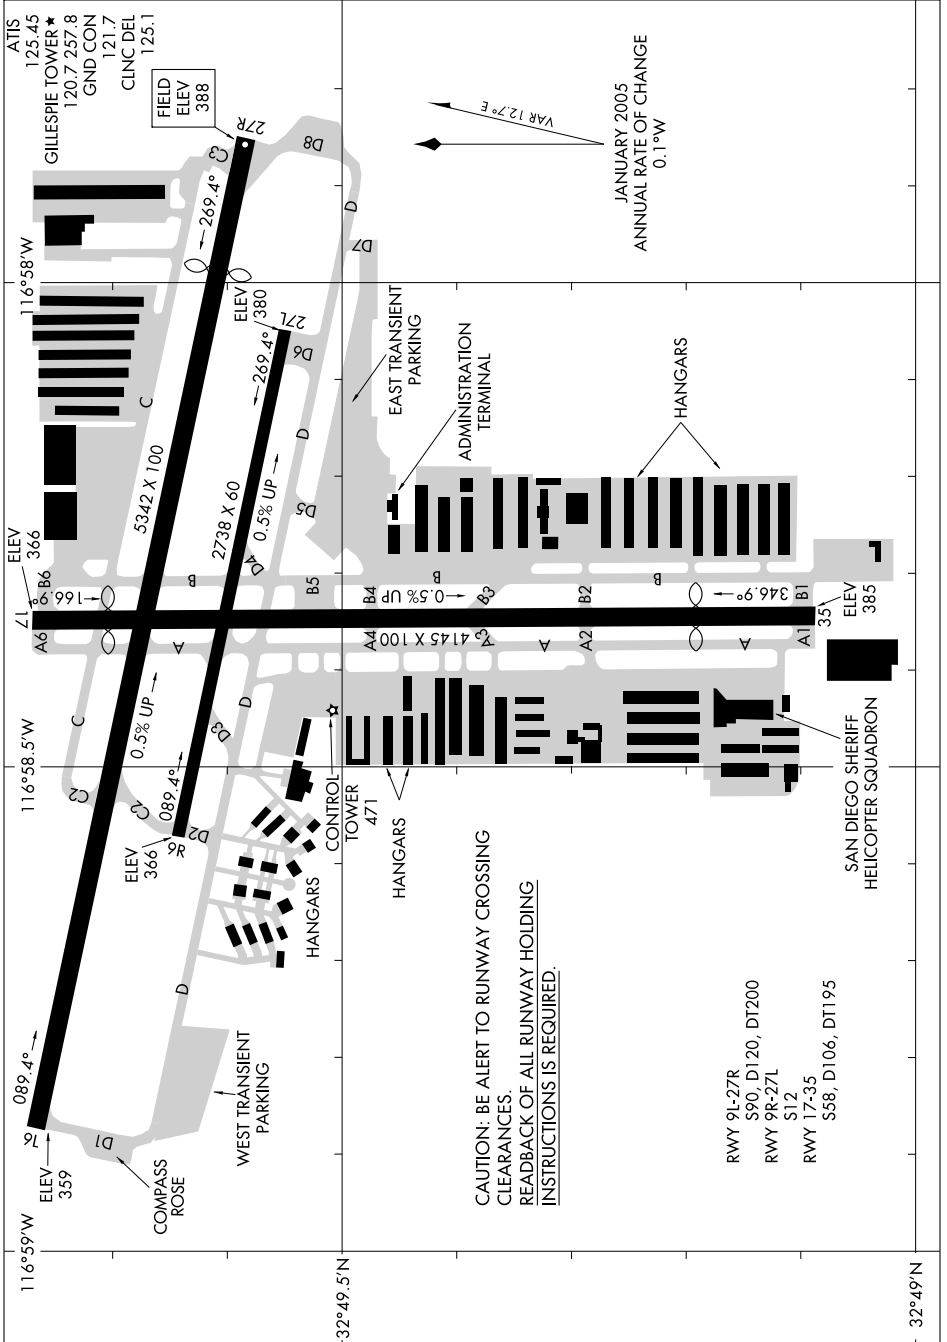

AIRPORT DIAGRAM

AL-5402 (FAA)

SAN DIEGO/GILLESPIE FIELD (S.E.E.)
SAN DIEGO (EL CAJON), CALIFORNIA

SW-3, 09 APR 2009 to 07 MAY 2009

SW-3, 09 APR 2009 to 07 MAY 2009

AIRPORT DIAGRAM

SAN DIEGO (EL CAJON), CALIFORNIA
SAN DIEGO/GILLESPIE FIELD (S.E.E.)