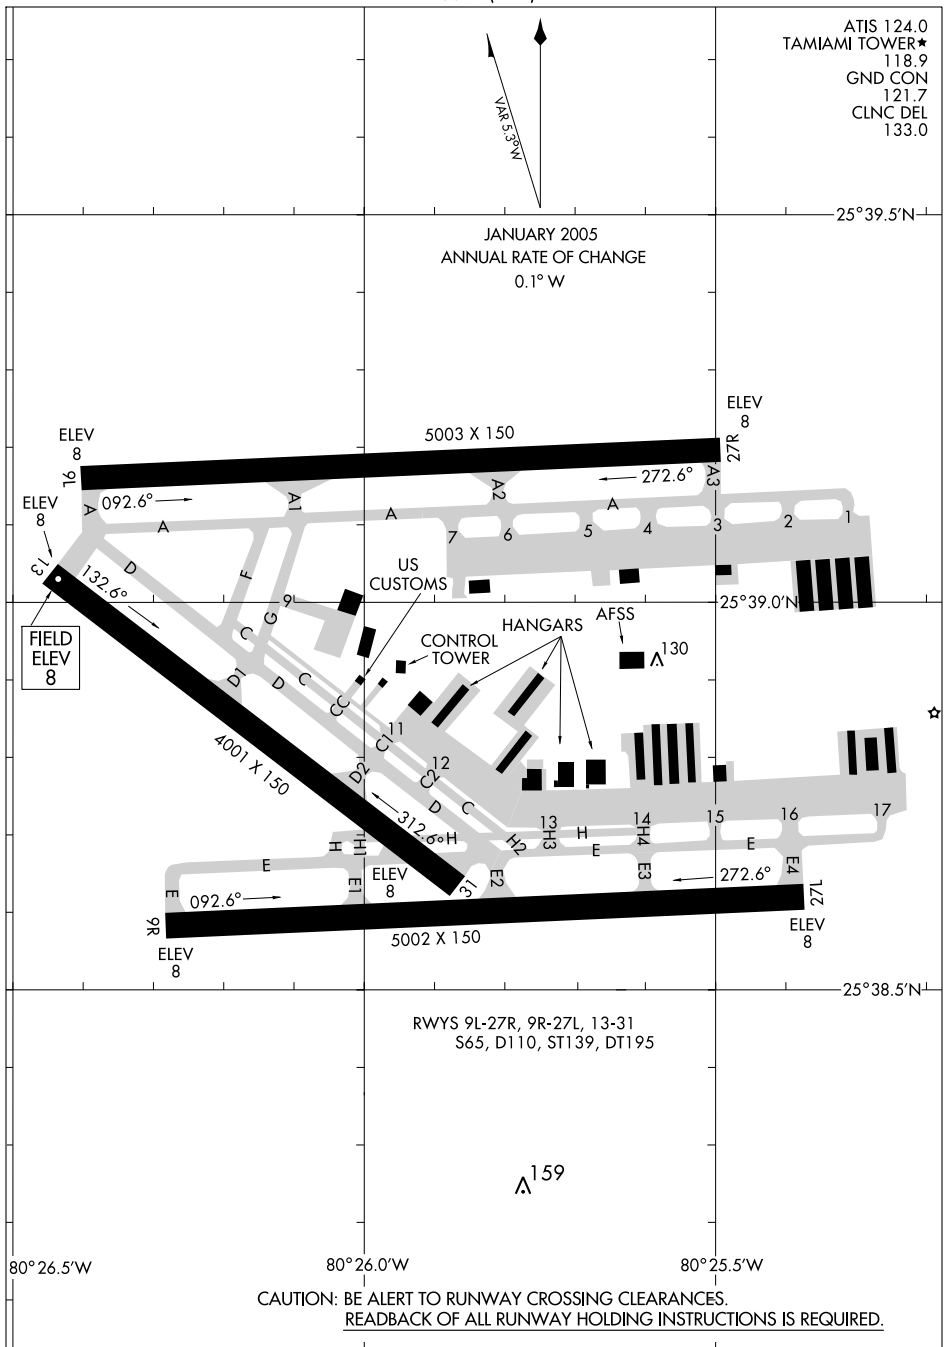

AIRPORT DIAGRAM

MIAMI/KENDALL-TAMIAMI EXECUTIVE (TMB)
AL-5349 (FAA)
MIAMI, FLORIDA

ATIS 124.0
TAMIAMI TOWER ★
118.9
GND CON
121.7
CLNC DEL
133.0

JANUARY 2005
ANNUAL RATE OF CHANGE
0.1° W

SE-3, 30 AUG 2007 to 27 SEP 2007

SE-3, 30 AUG 2007 to 27 SEP 2007

80°26.5'W

80°26.0'W

80°25.5'W

25°39.5'N

25°39.0'N

25°38.5'N

CAUTION: BE ALERT TO RUNWAY CROSSING CLEARANCES.
READBACK OF ALL RUNWAY HOLDING INSTRUCTIONS IS REQUIRED.

AIRPORT DIAGRAM

MIAMI, FLORIDA
MIAMI/KENDALL-TAMIAMI EXECUTIVE (TMB)