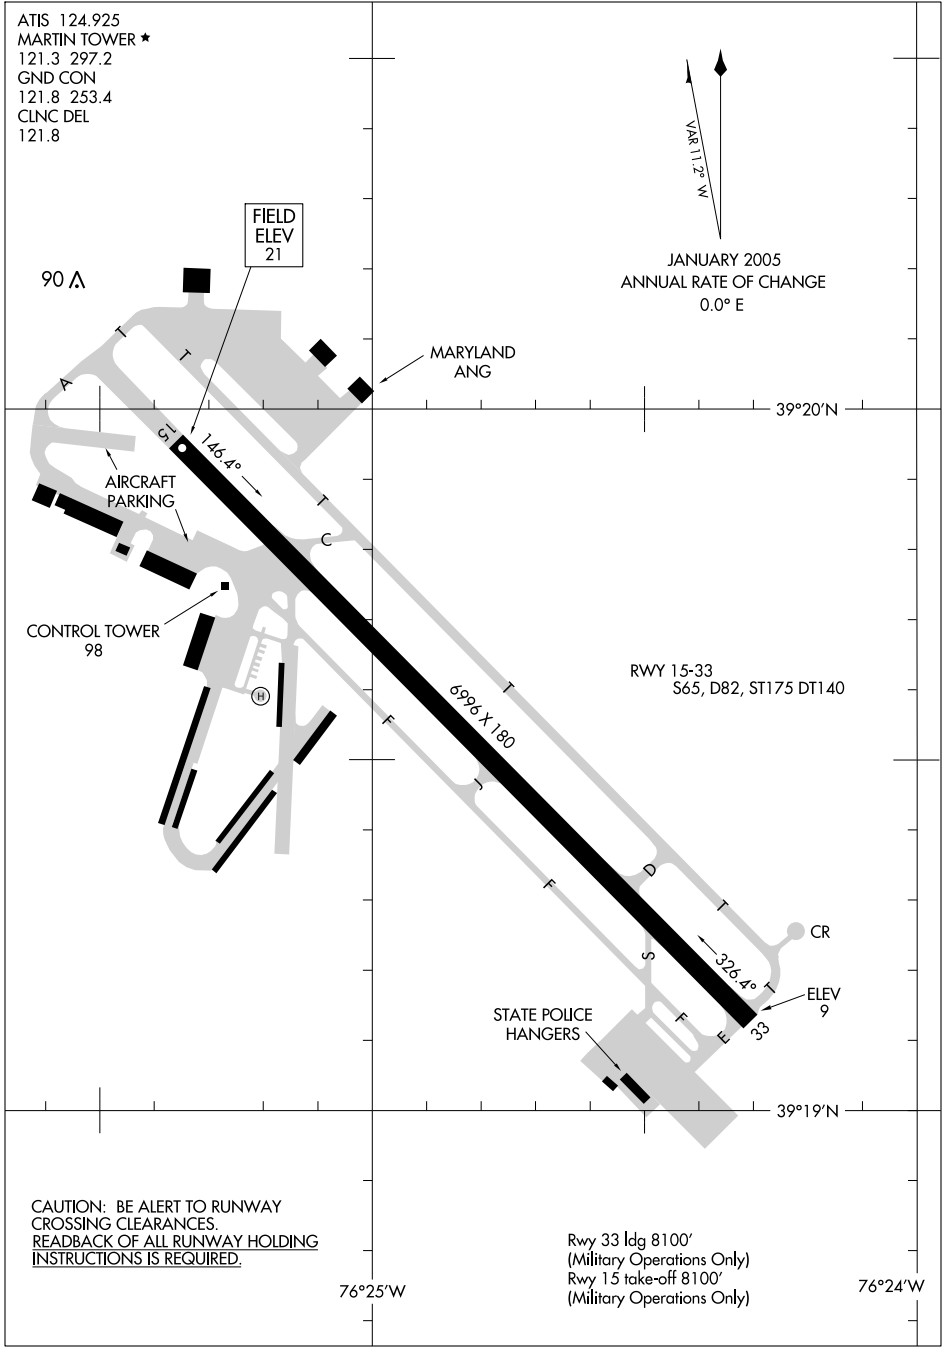

07130

AIRPORT DIAGRAM

AL-5222 (FAA)

MARTIN STATE (MTN)
BALTIMORE, MARYLAND

ATIS 124.925
 MARTIN TOWER ★
 121.3 297.2
 GND CON
 121.8 253.4
 CLNC DEL
 121.8

 VAR 11.2° W
 JANUARY 2005
 ANNUAL RATE OF CHANGE
 0.0° E

NE-3, 30 AUG 2007 to 27 SEP 2007

NE-3, 30 AUG 2007 to 27 SEP 2007

CAUTION: BE ALERT TO RUNWAY
 CROSSING CLEARANCES.
 READBACK OF ALL RUNWAY HOLDING
 INSTRUCTIONS IS REQUIRED.

AIRPORT DIAGRAM

07130

BALTIMORE, MARYLAND
MARTIN STATE (MTN)