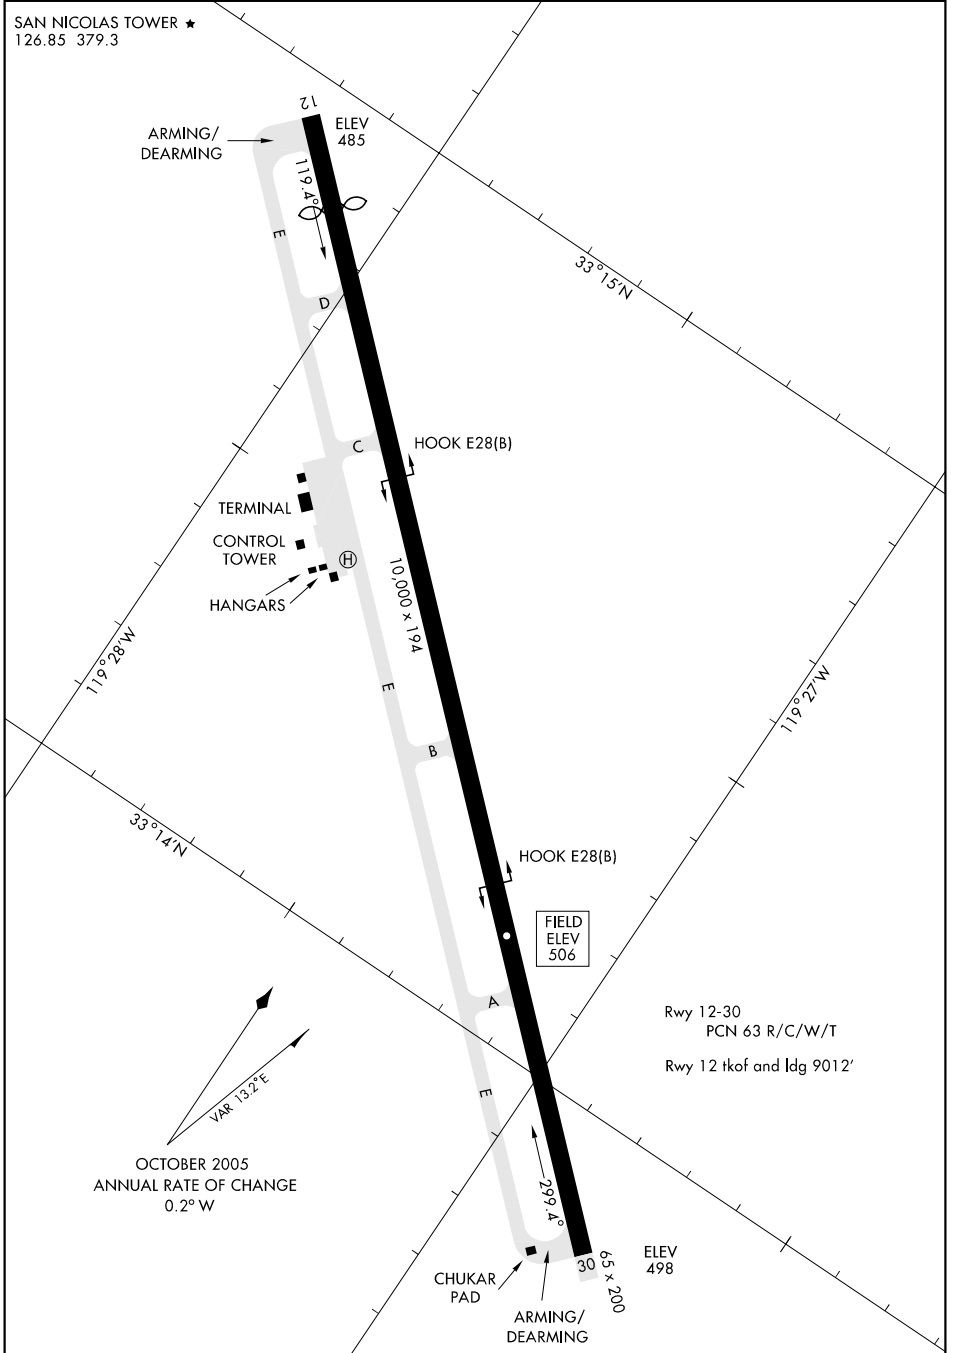

05300

AIRPORT DIAGRAM

AFD-51 62 [USN]

SAN NICOLAS ISLAND NOLF (NSI)

SAN NICOLAS ISLAND, CALIFORNIA

SAN NICOLAS TOWER ★
126.85 379.3

SW-3, 30 AUG 2007 to 27 SEP 2007

SW-3, 30 AUG 2007 to 27 SEP 2007

AIRPORT DIAGRAM

WGS DATUM

SAN NICOLAS ISLAND, CALIFORNIA

SAN NICOLAS ISLAND NOLF (NSI)

Rwy 12-30
PCN 63 R/C/W/T

Rwy 12 tkof and Idg 9012'

OCTOBER 2005
ANNUAL RATE OF CHANGE
0.2° W