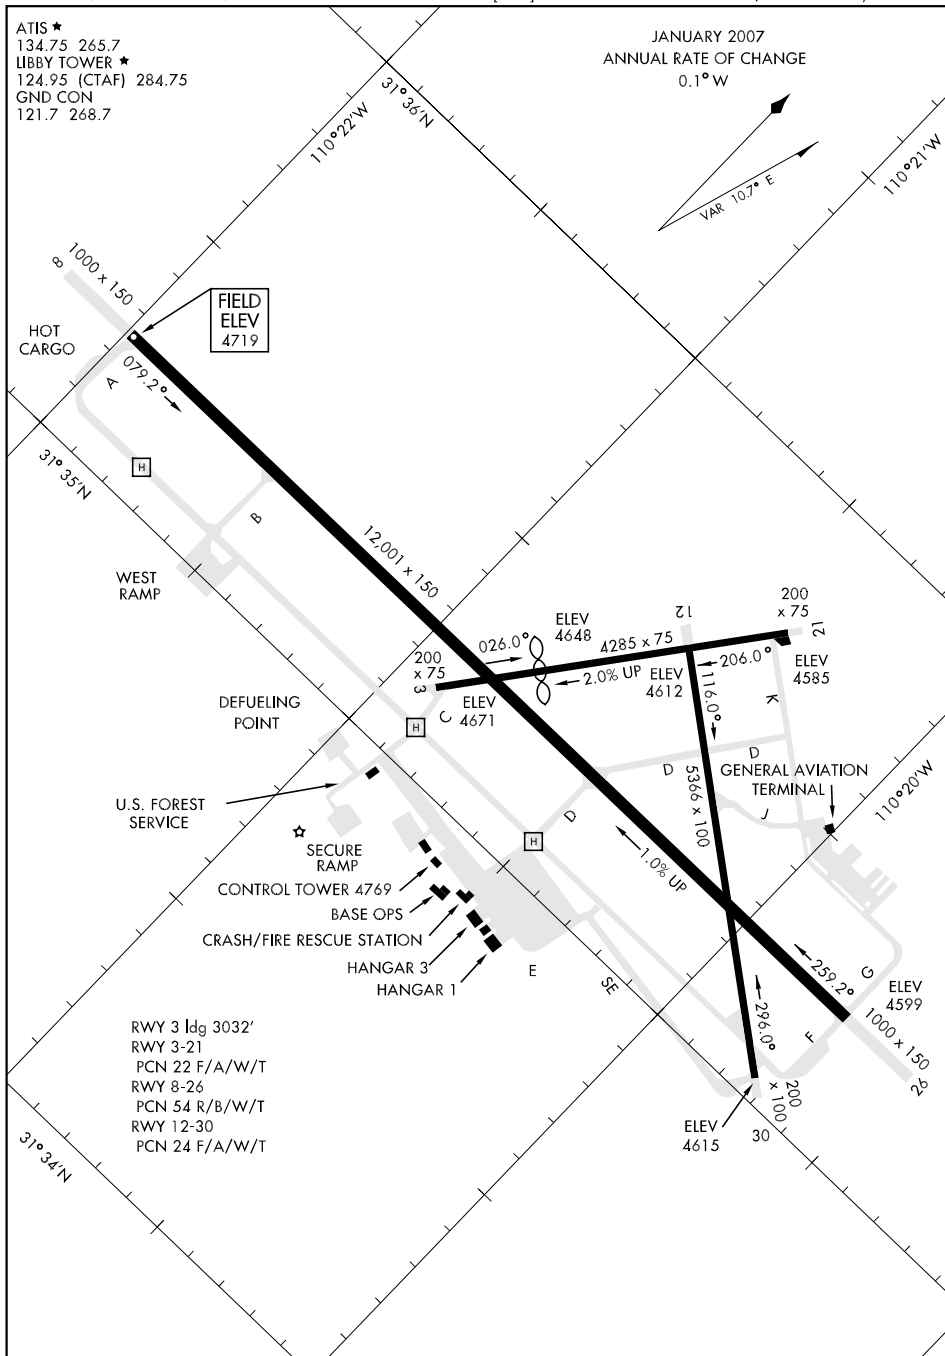

# AIRPORT DIAGRAM

AFD-5081 [USA]

FORT HUACHUCA/SIERRA VISTA, ARIZONA

ATIS ★  
 134.75 265.7  
 LIBBY TOWER ★  
 124.95 (CTAF) 284.75  
 GND CON  
 121.7 268.7

JANUARY 2007  
 ANNUAL RATE OF CHANGE  
 0.1° W

SW-4, 09 APR 2009 to 07 MAY 2009

SW-4, 09 APR 2009 to 07 MAY 2009

# AIRPORT DIAGRAM

FORT HUACHUCA/SIERRA VISTA, ARIZONA

FORT HUACHUCA-SIERRA VISTA/SIERRA VISTA MUNI-LIBBY AAF (FHU)