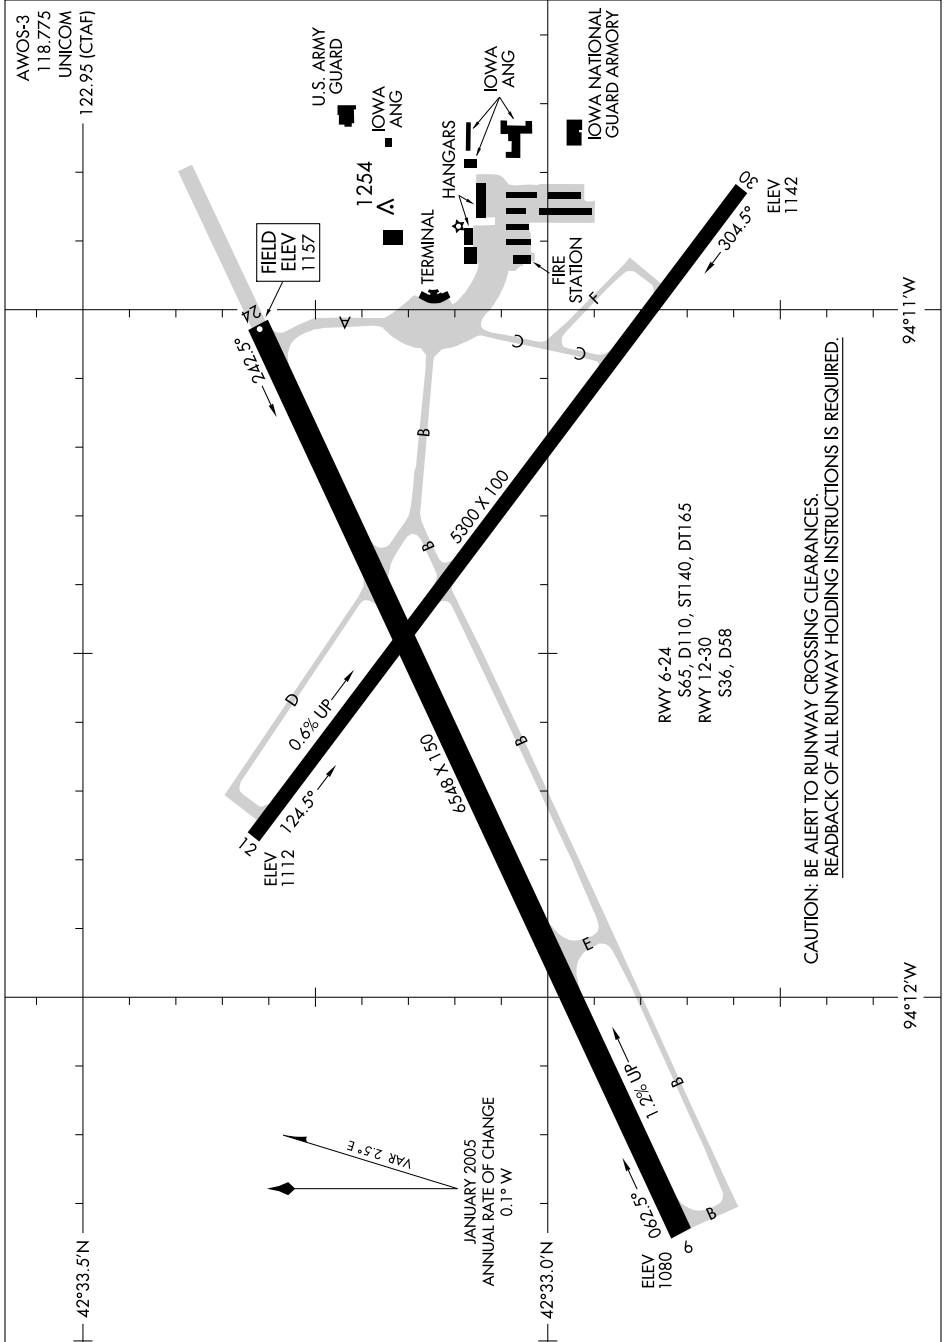

AIRPORT DIAGRAM

AL-976 (FAA)

FORT DODGE REGIONAL (FOD)
FORT DODGE, IOWA

NC-3, 30 AUG 2007 to 27 SEP 2007

NC-3, 30 AUG 2007 to 27 SEP 2007

AIRPORT DIAGRAM

FORT DODGE, IOWA
FORT DODGE REGIONAL (FOD)