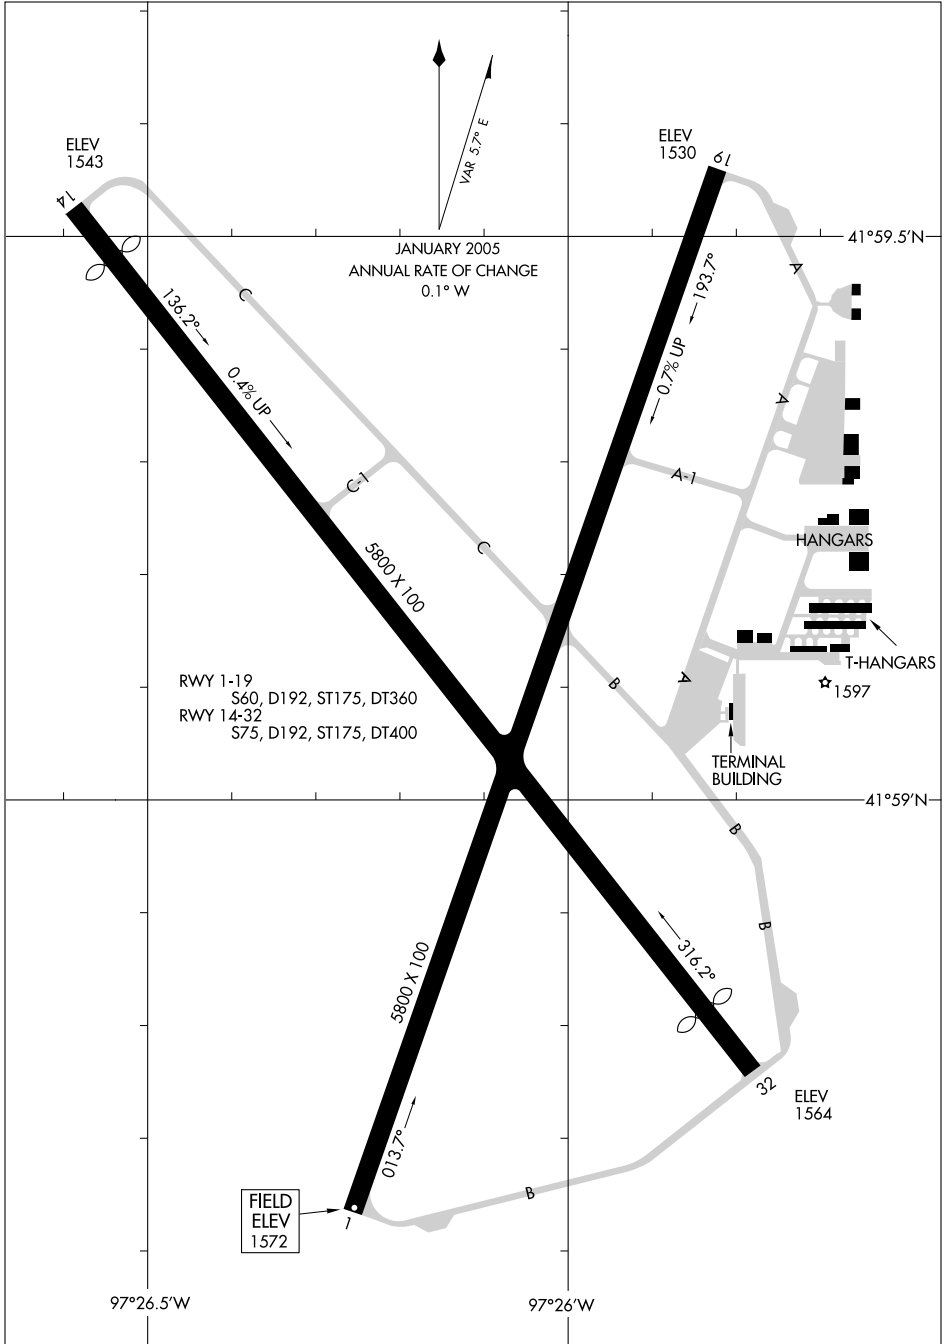

# AIRPORT DIAGRAM

NORFOLK/KARL STEFAN MEMORIAL (OFK)  
NORFOLK, NEBRASKA

AL-974 (FAA)

NC-2, 30 AUG 2007 to 27 SEP 2007

NC-2, 30 AUG 2007 to 27 SEP 2007

# AIRPORT DIAGRAM

41°59'N-97°26'W

NORFOLK, NEBRASKA  
NORFOLK/KARL STEFAN MEMORIAL (OFK)