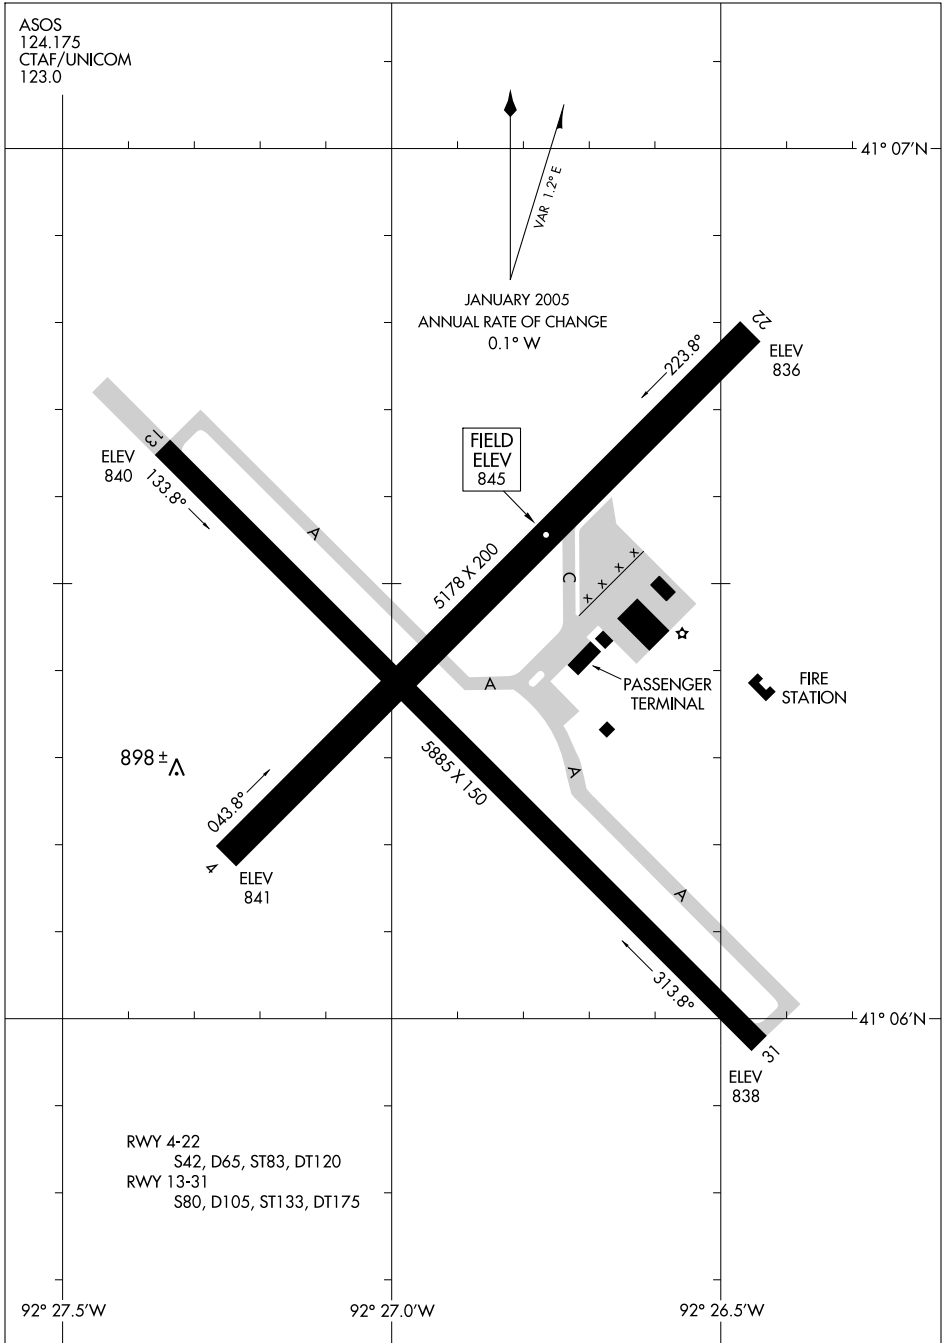

09071

AIRPORT DIAGRAM

AL-915 (FAA)

OTTUMWA RGNL (OTM)
OTTUMWA, IOWA

ASOS
124.175
CTAF/UNICOM
123.0

NC-3, 09 APR 2009 to 07 MAY 2009

NC-3, 09 APR 2009 to 07 MAY 2009

AIRPORT DIAGRAM

09071

OTTUMWA, IOWA
OTTUMWA RGNL (OTM)

RWY 4-22
S42, D65, ST83, DT120
RWY 13-31
S80, D105, ST133, DT175