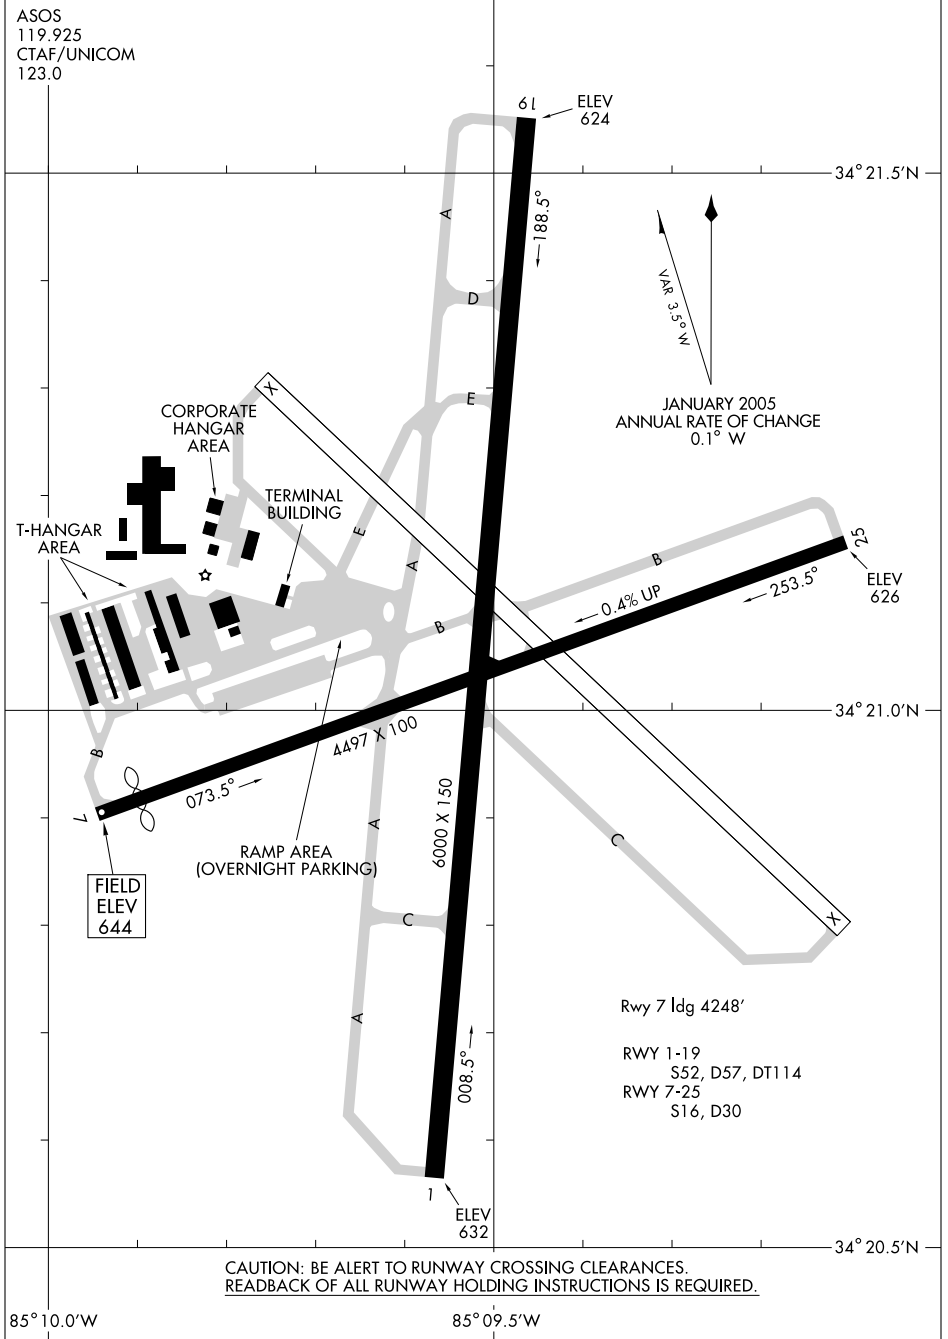

06327

AIRPORT DIAGRAM

AL-855 (FAA)

ROME/ RICHARD B. RUSSELL (RMG)
ROME, GEORGIA

ASOS
119.925
CTAF/UNICOM
123.0

SE-4, 30 AUG 2007 to 27 SEP 2007

SE-4, 30 AUG 2007 to 27 SEP 2007

**CAUTION: BE ALERT TO RUNWAY CROSSING CLEARANCES.
READBACK OF ALL RUNWAY HOLDING INSTRUCTIONS IS REQUIRED.**

85° 10.0' W

85° 09.5' W

AIRPORT DIAGRAM

06327

ROME, GEORGIA
ROME/ RICHARD B. RUSSELL (RMG)