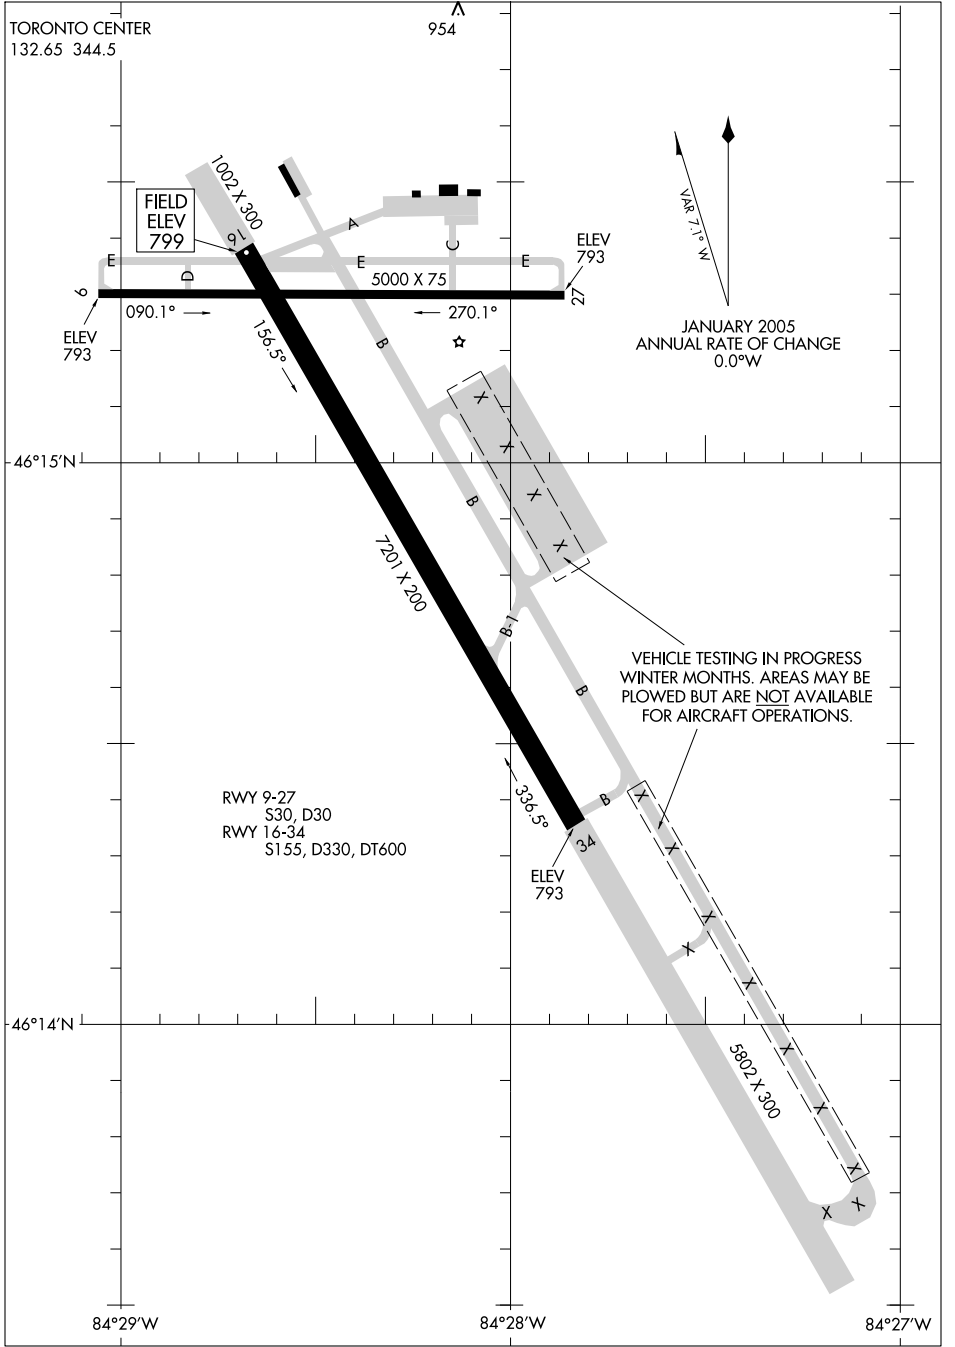

07018 **AIRPORT DIAGRAM** SAULT STE MARIE/CHIPPEWA COUNTY INTL (CIU) SAULT STE MARIE, MICHIGAN

EC-1, 30 AUG 2007 to 27 SEP 2007

EC-1, 30 AUG 2007 to 27 SEP 2007