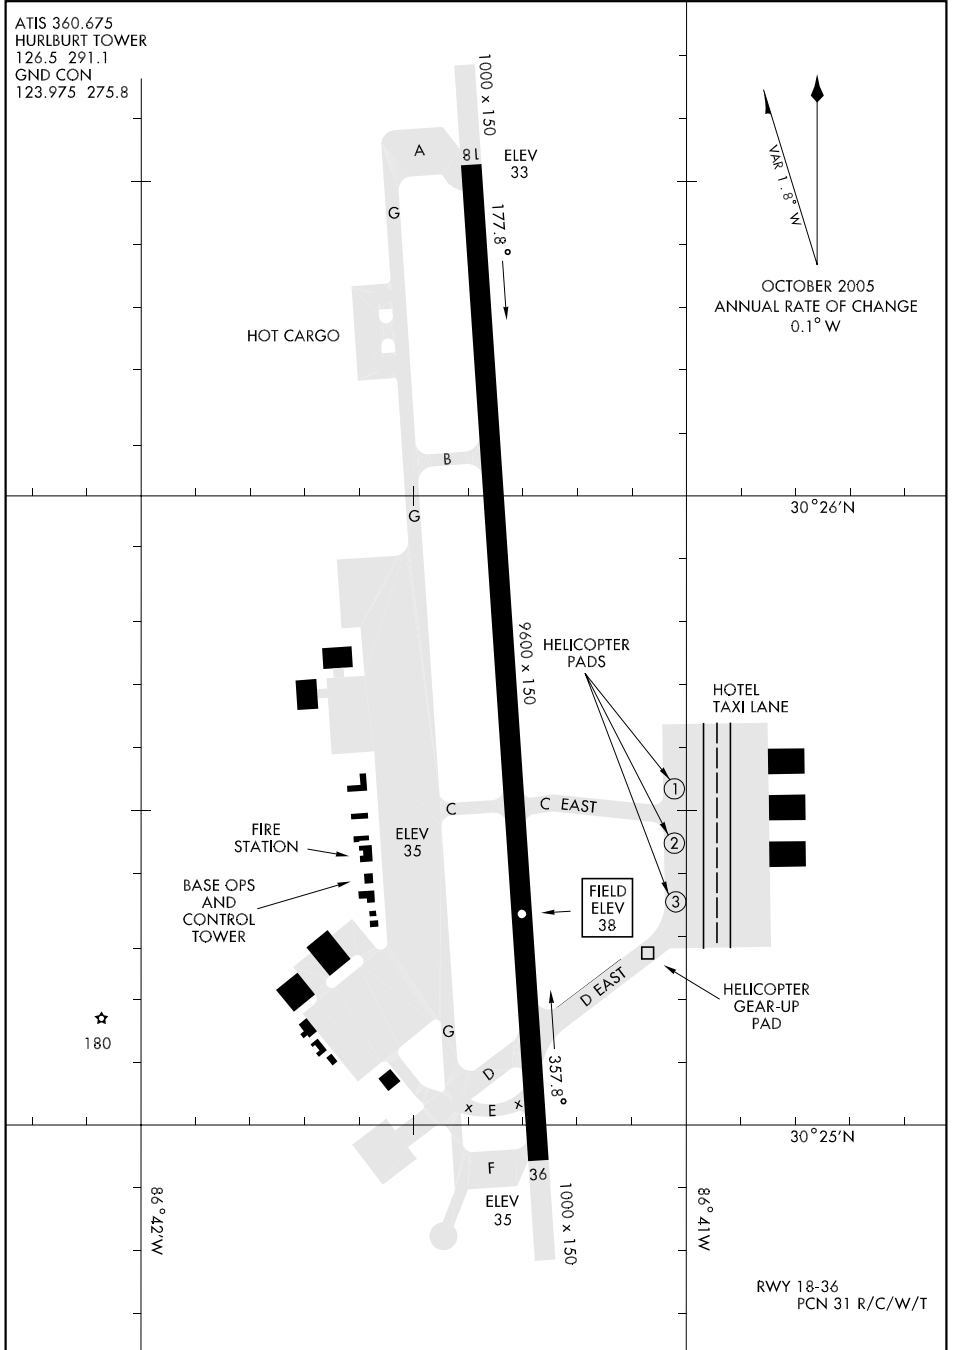

06159

AIRPORT DIAGRAM

AFD-734 [USAF]

HURLBURT FLD (KHRT)

MARY ESTHER, FLORIDA

ATIS 360.675
HURLBURT TOWER
126.5 291.1
GND CON
123.975 275.8

 OCTOBER 2005
 ANNUAL RATE OF CHANGE
 0.1° W

SE-3, 30 AUG 2007 to 27 SEP 2007

SE-3, 30 AUG 2007 to 27 SEP 2007

AIRPORT DIAGRAM

MARY ESTHER, FLORIDA
HURLBURT FLD (KHRT)