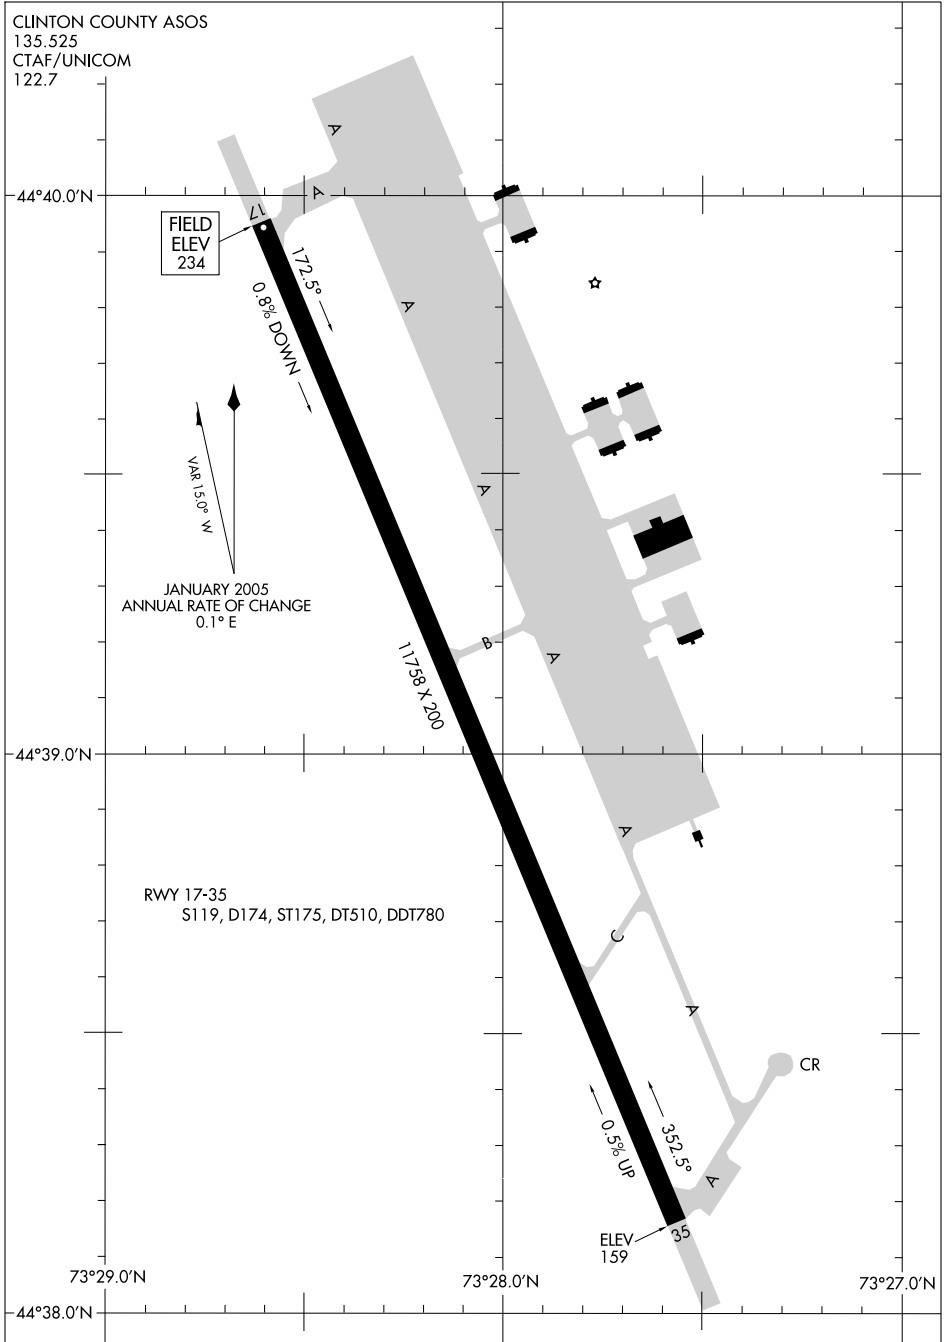

07186

# AIRPORT DIAGRAM

AL-729 (FAA)

PLATTSBURGH INTL (PBG)  
PLATTSBURGH, NEW YORK

CLINTON COUNTY ASOS  
135.525  
CTAF/UNICOM  
122.7

NE-2, 30 AUG 2007 to 27 SEP 2007

NE-2, 30 AUG 2007 to 27 SEP 2007

# AIRPORT DIAGRAM

07186

PLATTSBURGH, NEW YORK  
PLATTSBURGH INTL (PBG)