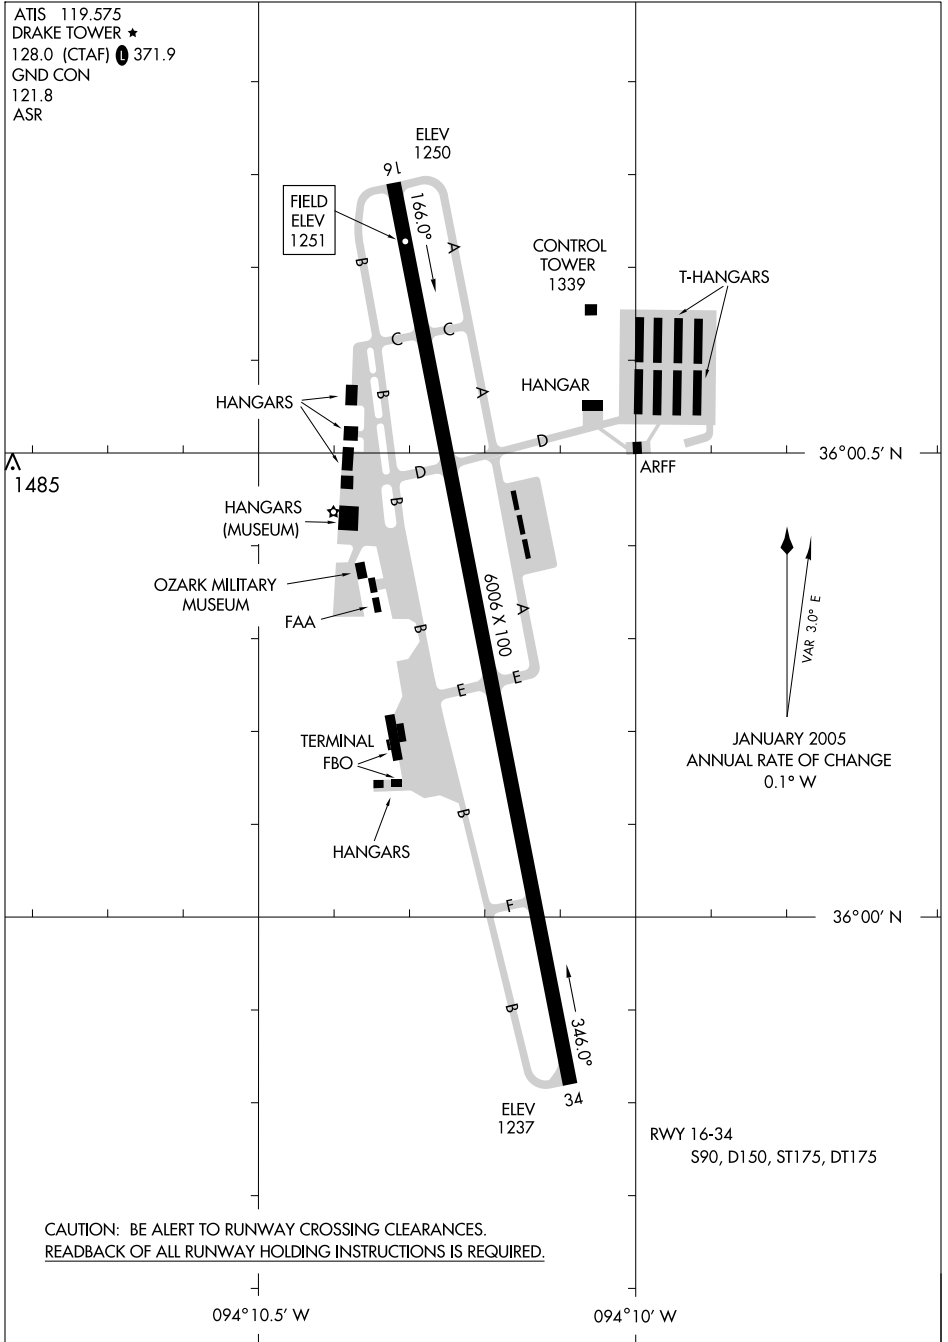

06215

AIRPORT DIAGRAM

FAYETTEVILLE/DRAKE FIELD (FYV)
FAYETTEVILLE, ARKANSAS

AL-728 (FAA)

ATIS 119.575
DRAKE TOWER ★
128.0 (CTAF) 0 371.9
GND CON
121.8
ASR

SC-1, 30 AUG 2007 to 27 SEP 2007

SC-1, 30 AUG 2007 to 27 SEP 2007

CAUTION: BE ALERT TO RUNWAY CROSSING CLEARANCES.
READEBACK OF ALL RUNWAY HOLDING INSTRUCTIONS IS REQUIRED.

AIRPORT DIAGRAM

06215

FAYETTEVILLE, ARKANSAS
FAYETTEVILLE/DRAKE FIELD (FYV)