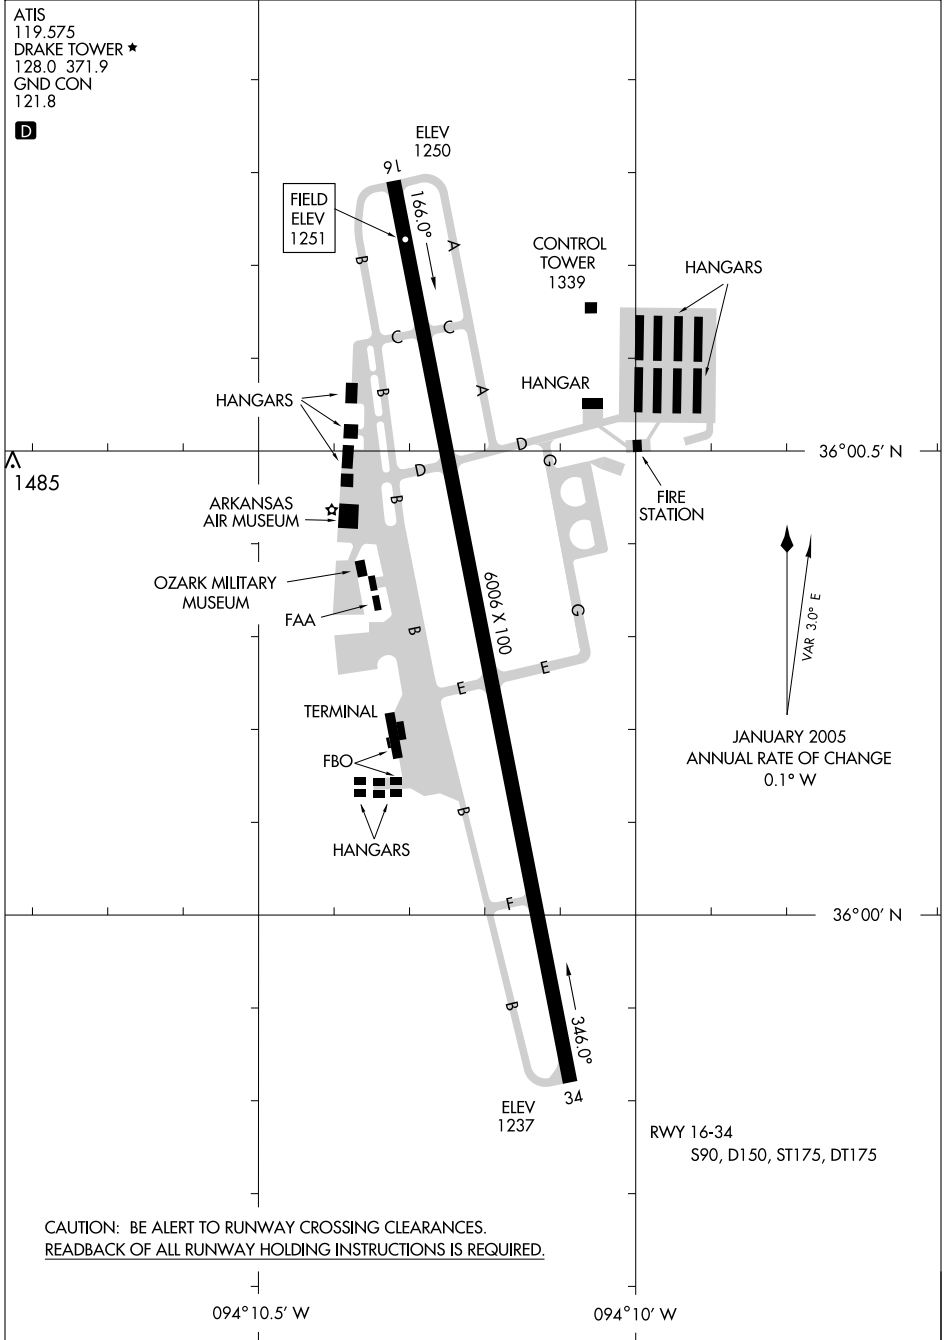

# AIRPORT DIAGRAM

AL-728 (FAA)

FAYETTEVILLE/DRAKE FIELD (FYV)  
FAYETTEVILLE, ARKANSAS

ATIS  
119.575  
DRAKE TOWER ★  
128.0 371.9  
GND CON  
121.8

D

CAUTION: BE ALERT TO RUNWAY CROSSING CLEARANCES.  
READEBACK OF ALL RUNWAY HOLDING INSTRUCTIONS IS REQUIRED.

SC-1, 09 APR 2009 to 07 MAY 2009

SC-1, 09 APR 2009 to 07 MAY 2009

# AIRPORT DIAGRAM

09015

FAYETTEVILLE, ARKANSAS  
FAYETTEVILLE/DRAKE FIELD (FYV)