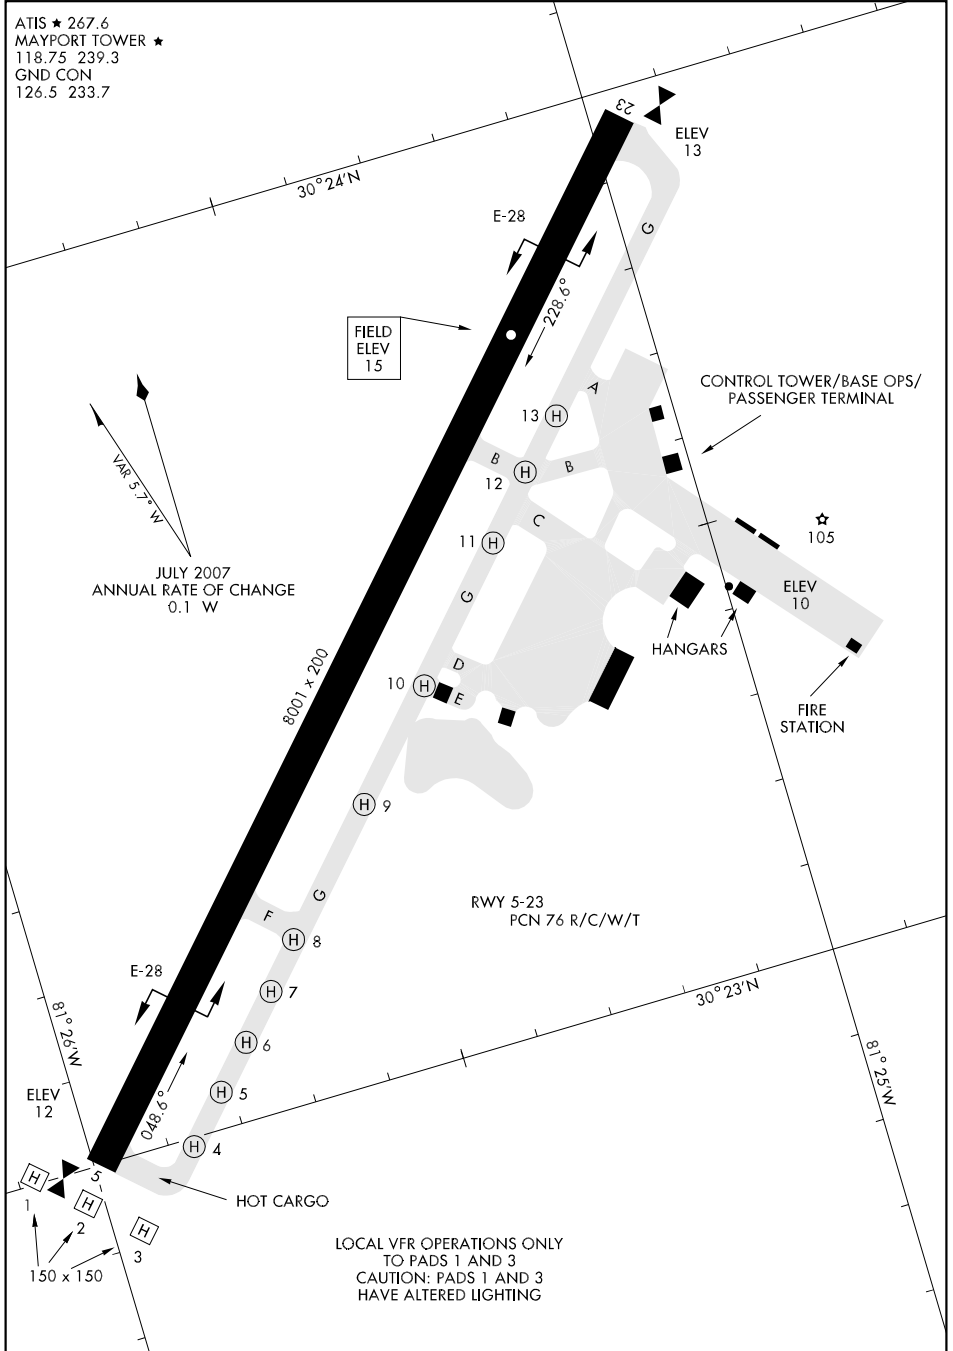

# AIRPORT DIAGRAM

ATIS ★ 267.6  
MAYPORT TOWER ★  
118.75 239.3  
GND CON  
126.5 233.7

SE-3, 30 AUG 2007 to 27 SEP 2007

SE-3, 30 AUG 2007 to 27 SEP 2007

# AIRPORT DIAGRAM