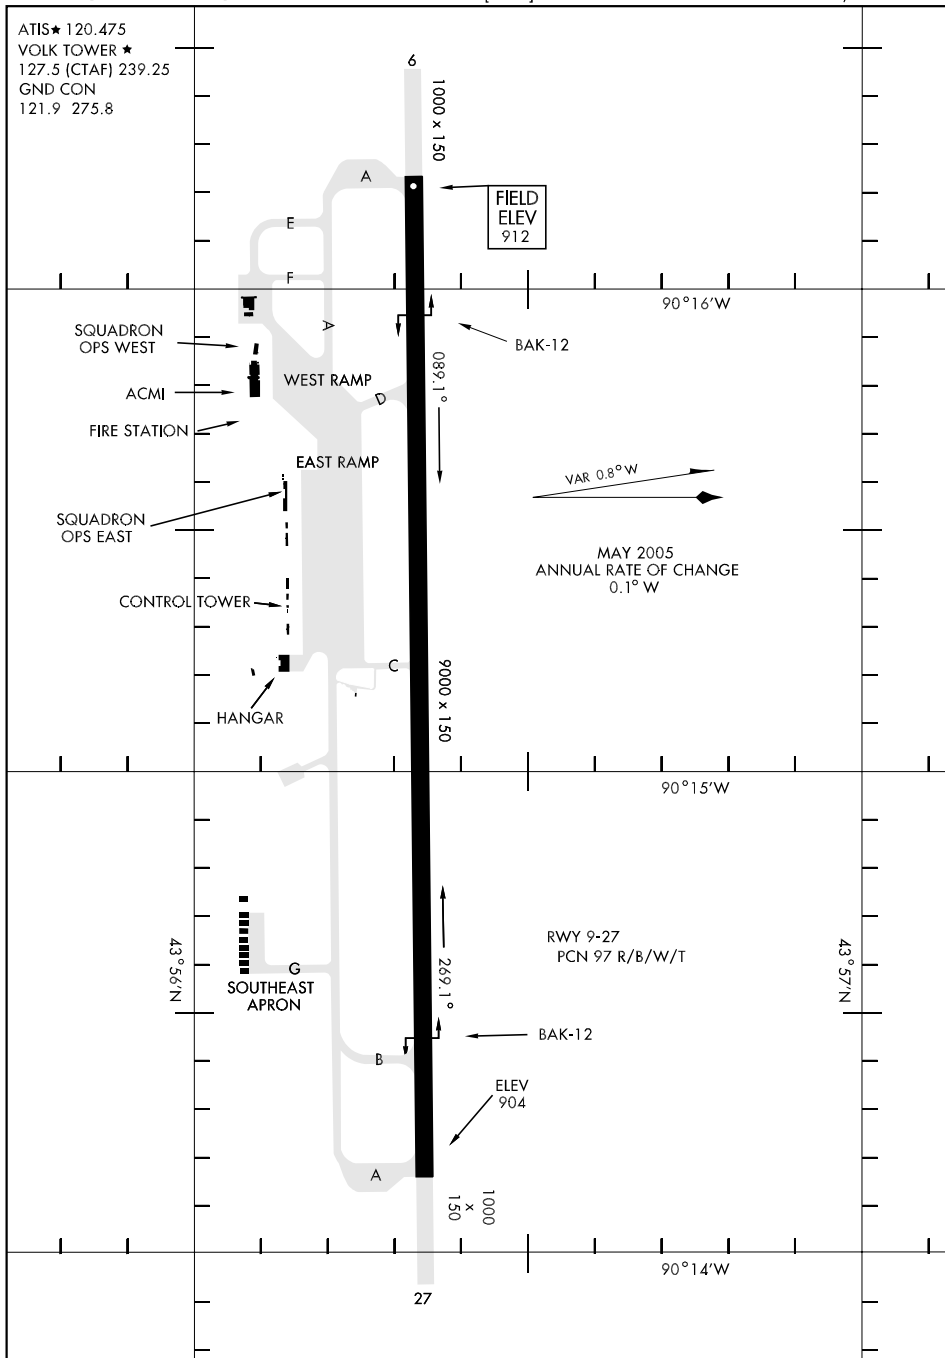

AIRPORT DIAGRAM

AFD-714 [USAF]

VOLK FIELD (VOK)
CAMP DOUGLAS, WISCONSIN

ATIS★ 120.475
VOLK TOWER ★
127.5 (CTAF) 239.25
GND CON
121.9 275.8

EC-3, 30 AUG 2007 to 27 SEP 2007

EC-3, 30 AUG 2007 to 27 SEP 2007

AIRPORT DIAGRAM

WGS DATUM

CAMP DOUGLAS, WISCONSIN
VOLK FIELD (VOK)