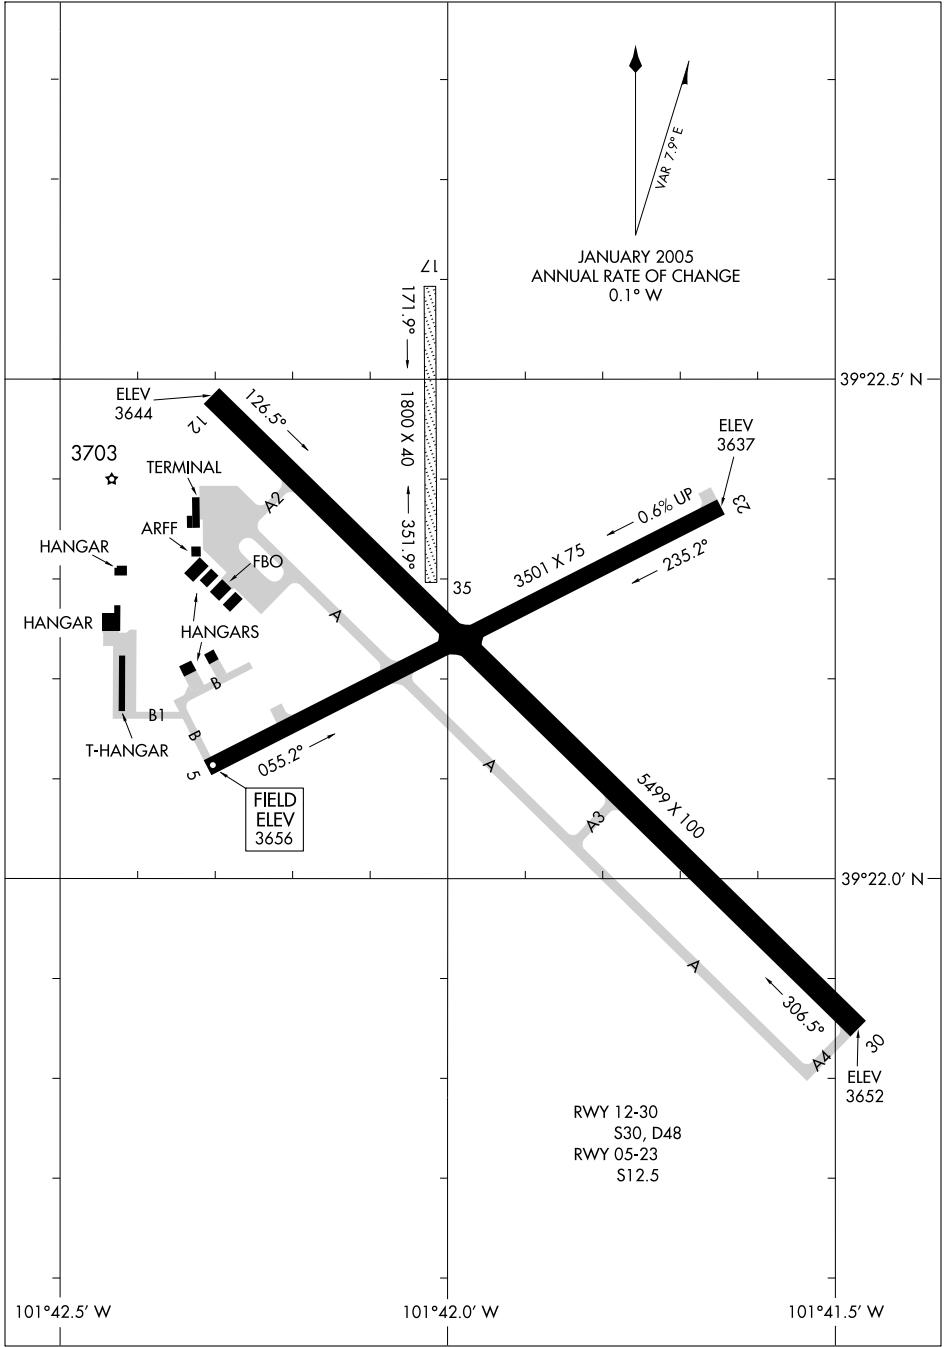

# AIRPORT DIAGRAM

GOODLAND/RENNER FIELD/GOODLAND MUNI (GLD)  
AL-684 (FAA) GOODLAND, KANSAS

NC-2, 09 APR 2009 to 07 MAY 2009

NC-2, 09 APR 2009 to 07 MAY 2009

# AIRPORT DIAGRAM

39°22' N - 101°42' W

GOODLAND, KANSAS  
GOODLAND/RENNER FIELD/GOODLAND MUNI (GLD)