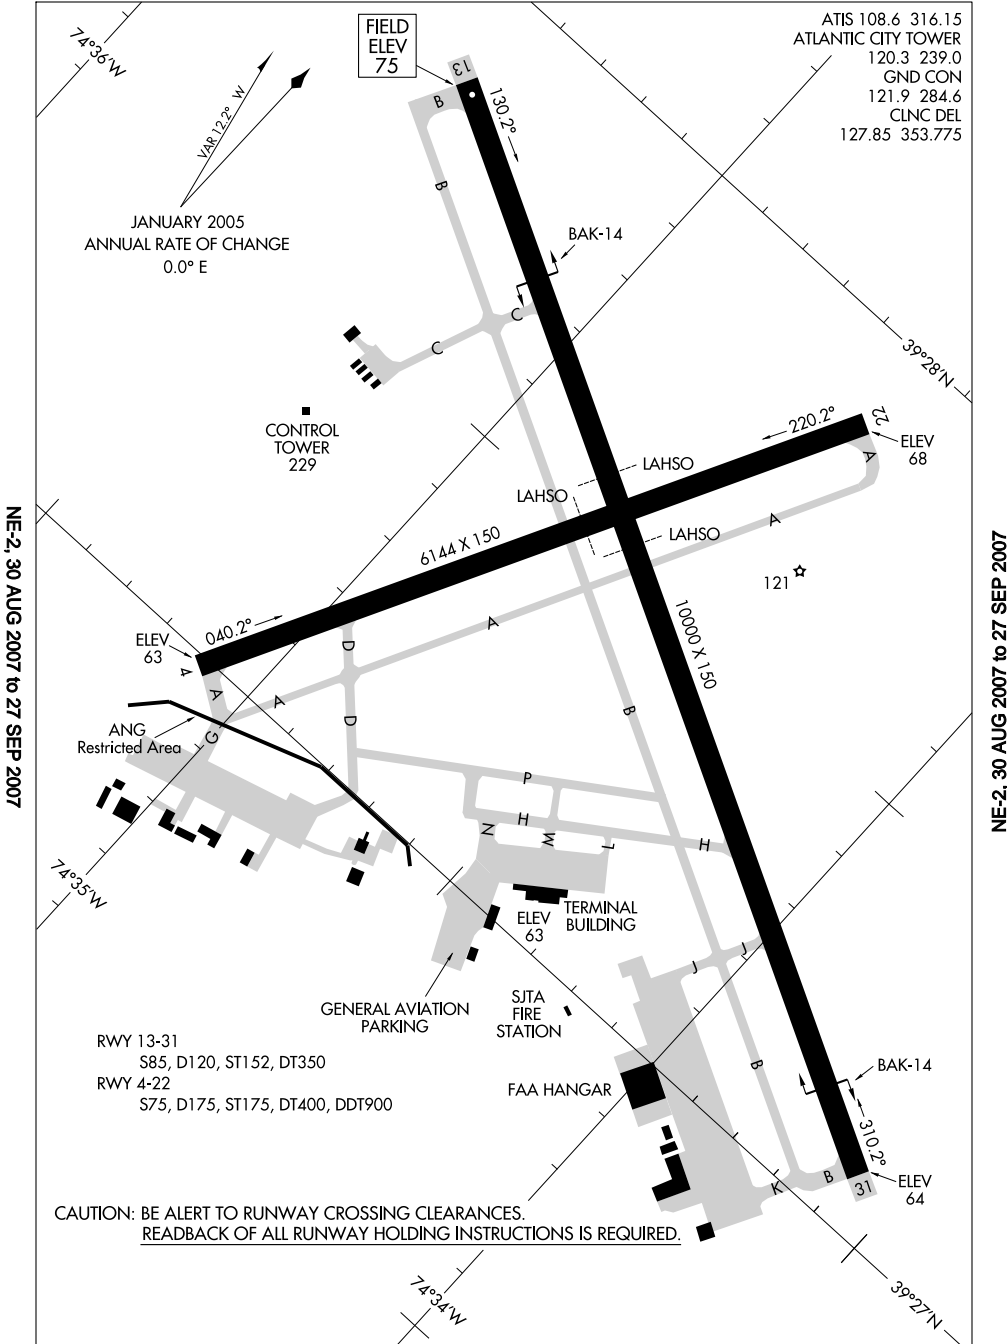

07018

# AIRPORT DIAGRAM

ATLANTIC CITY INTL (ACY)  
ATLANTIC CITY, NEW JERSEY

AL-669 (FAA)

ATIS	108.6	316.15
ATLANTIC CITY TOWER	120.3	239.0
GND CON	121.9	284.6
CLNC DEL	127.85	353.775

NE-2, 30 AUG 2007 to 27 SEP 2007

NE-2, 30 AUG 2007 to 27 SEP 2007

**CAUTION: BE ALERT TO RUNWAY CROSSING CLEARANCES.  
READBACK OF ALL RUNWAY HOLDING INSTRUCTIONS IS REQUIRED.**

# AIRPORT DIAGRAM

07018

ATLANTIC CITY, NEW JERSEY  
ATLANTIC CITY INTL (ACY)