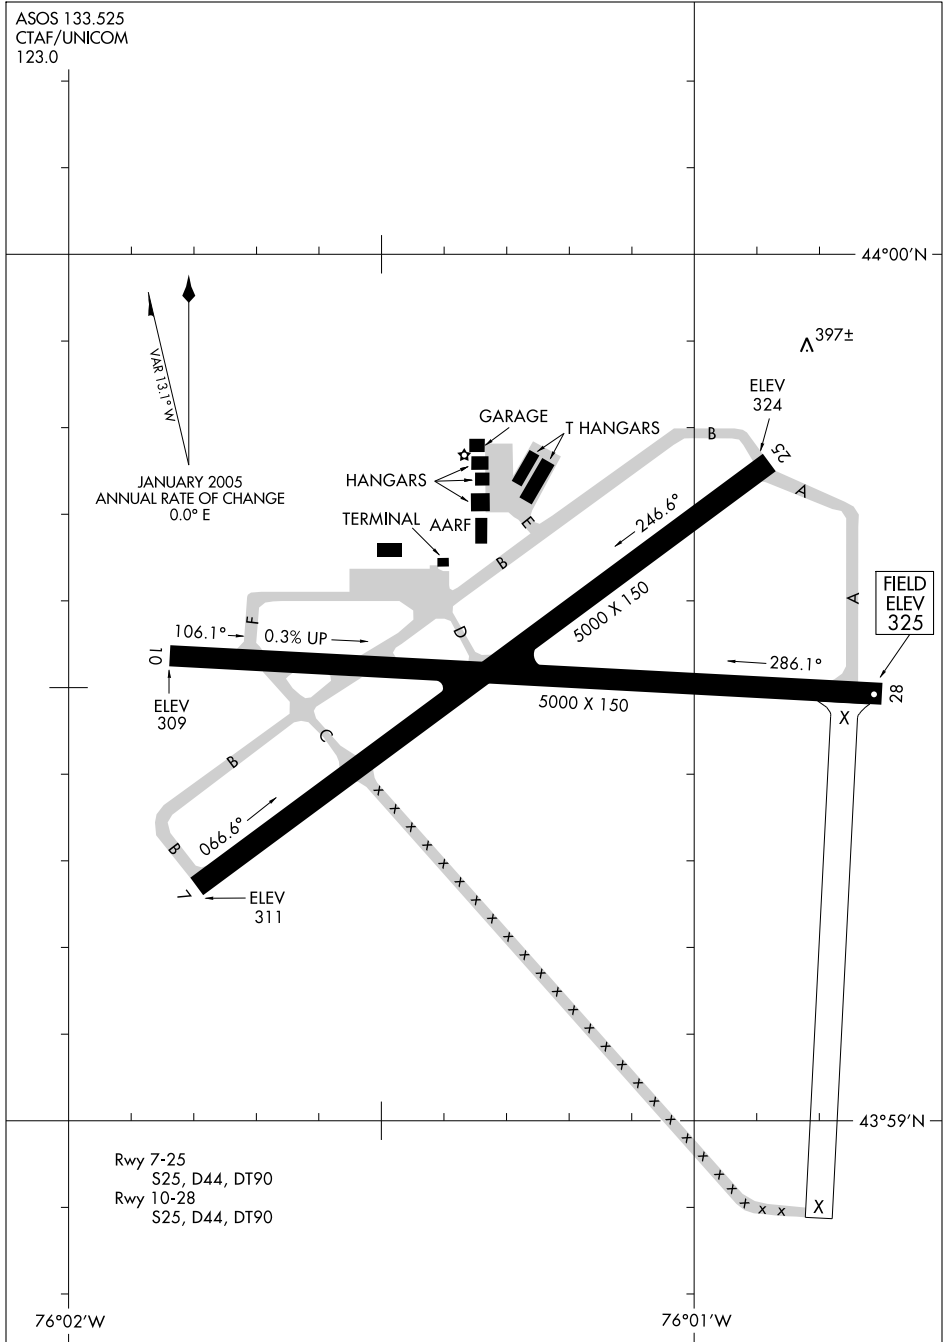

# AIRPORT DIAGRAM

AL-666 (FAA)

WATERTOWN INTL (ART)  
WATERTOWN, NEW YORK

ASOS 133.525  
CTAF/UNICOM  
123.0

NE-2, 30 AUG 2007 to 27 SEP 2007

NE-2, 30 AUG 2007 to 27 SEP 2007