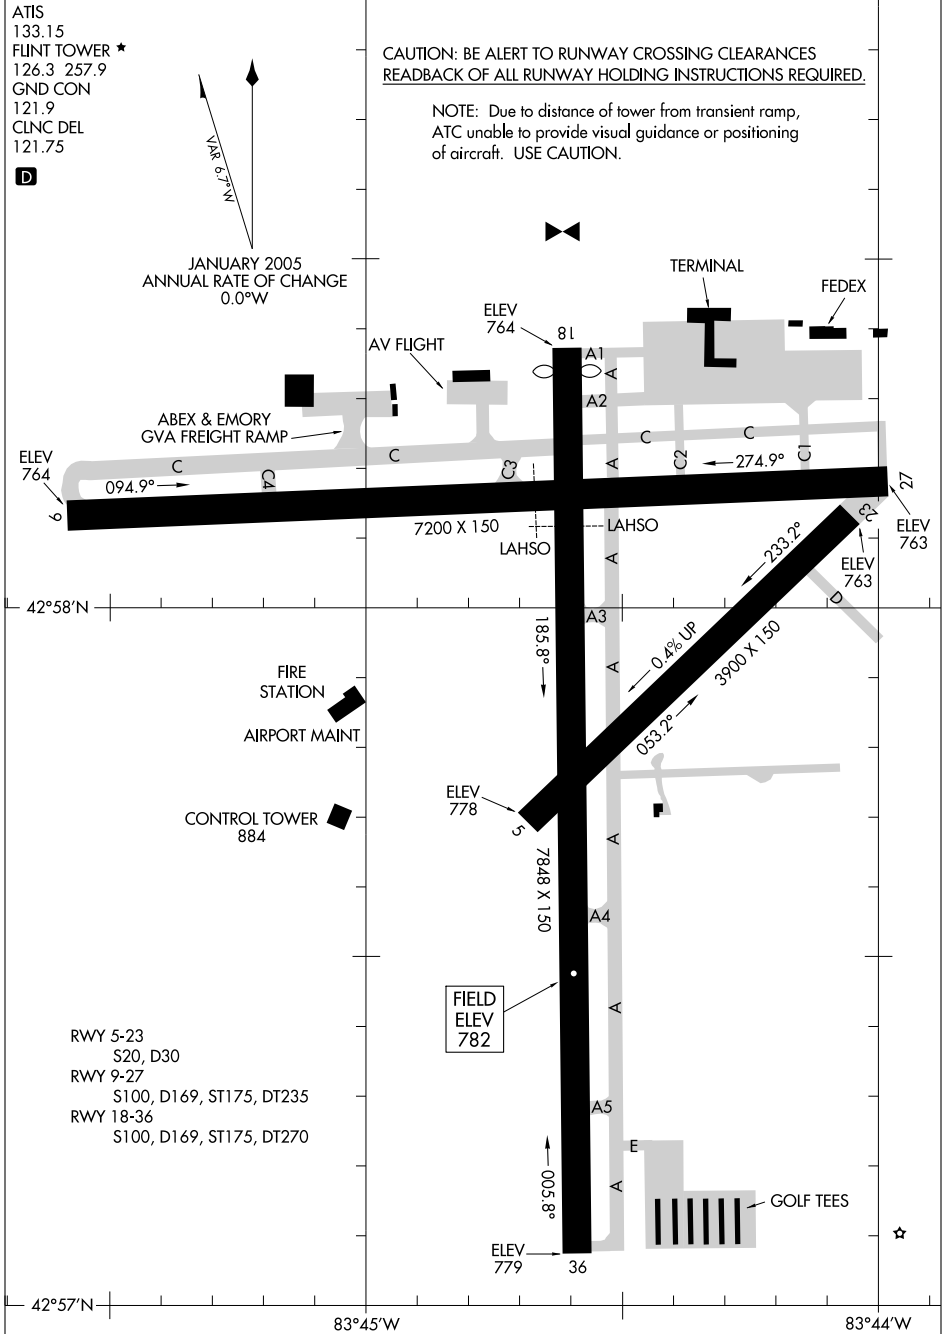

09071

# AIRPORT DIAGRAM

FLINT / BISHOP INTL (FNT)  
FLINT, MICHIGAN

AL-618 (FAA)

EC-1, 09 APR 2009 to 07 MAY 2009

EC-1, 09 APR 2009 to 07 MAY 2009

# AIRPORT DIAGRAM

FLINT, MICHIGAN  
FLINT / BISHOP INTL (FNT)

09071