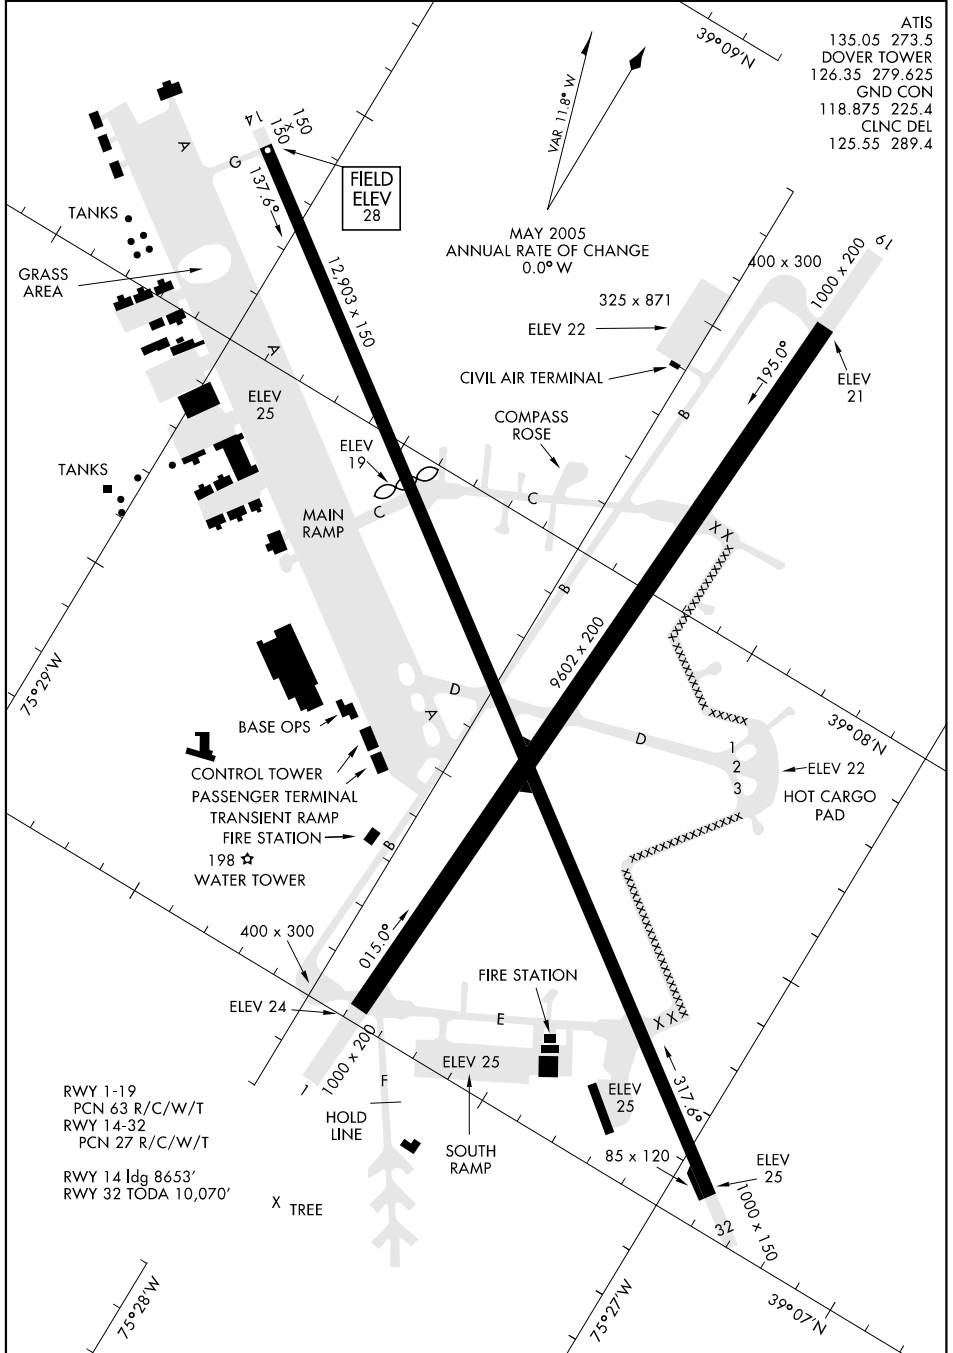

AIRPORT DIAGRAM

AFD-562 [USAF]

DOVER AFB (KDOV)

DOVER, DELAWARE

ATIS	135.05	273.5
DOVER TOWER	126.35	279.625
GND CON	118.875	225.4
CLNC DEL	125.55	289.4

MAY 2005 ANNUAL RATE OF CHANGE 0.0° W

NE-3, 30 AUG 2007 to 27 SEP 2007

NE-3, 30 AUG 2007 to 27 SEP 2007

AIRPORT DIAGRAM

WGS-84 DATUM

DOVER, DELAWARE

DOVER AFB (KDOV)