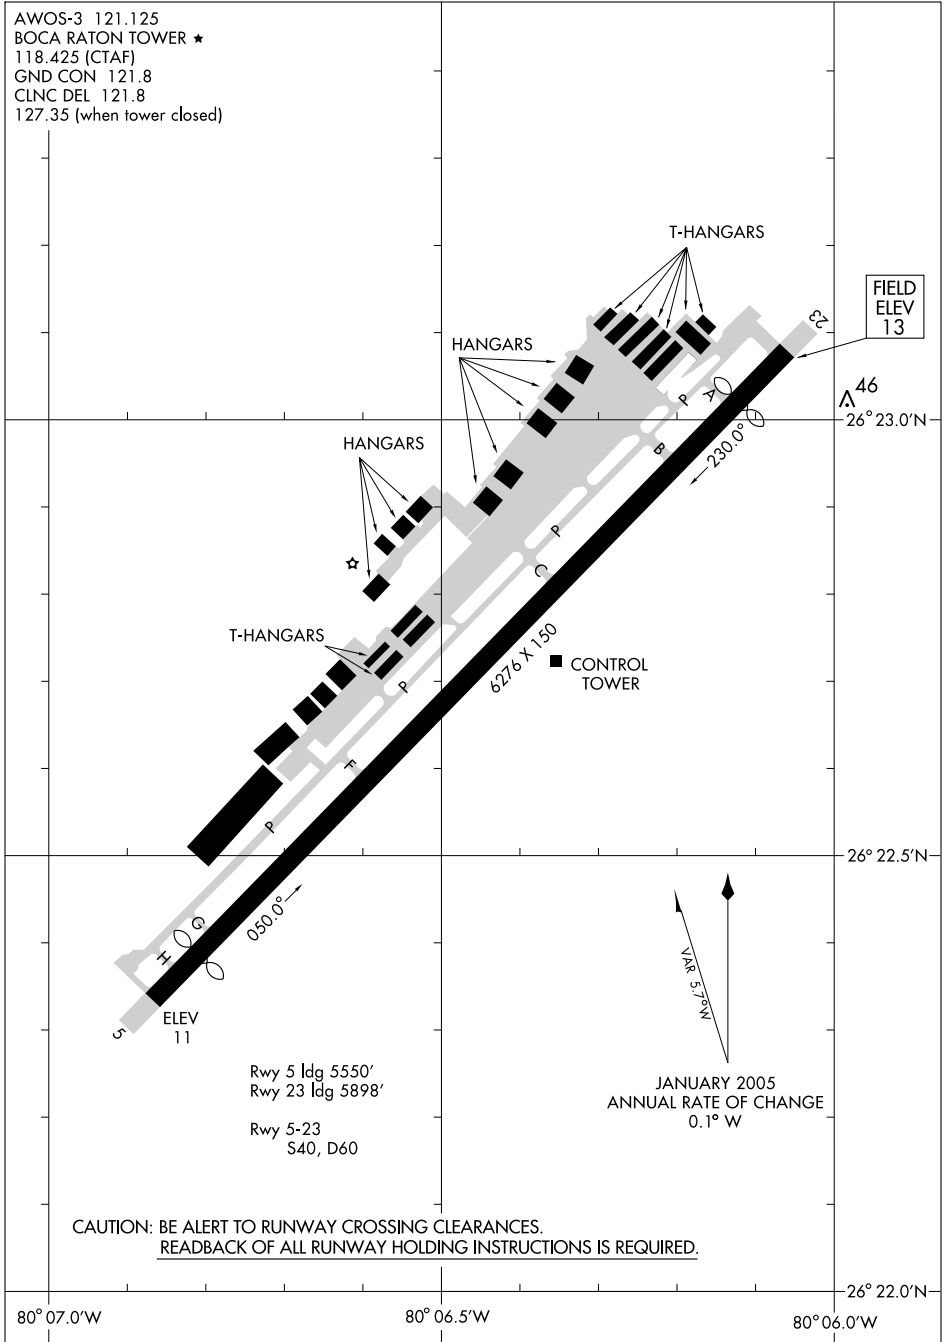

# AIRPORT DIAGRAM

AL-560 (FAA)

BOCA RATON (BCT)  
BOCA RATON, FLORIDA

AWOS-3 121.125  
BOCA RATON TOWER ★  
118.425 (CTAF)  
GND CON 121.8  
CLNC DEL 121.8  
127.35 (when tower closed)

SE-3, 30 AUG 2007 to 27 SEP 2007

SE-3, 30 AUG 2007 to 27 SEP 2007

CAUTION: BE ALERT TO RUNWAY CROSSING CLEARANCES.  
READBACK OF ALL RUNWAY HOLDING INSTRUCTIONS IS REQUIRED.