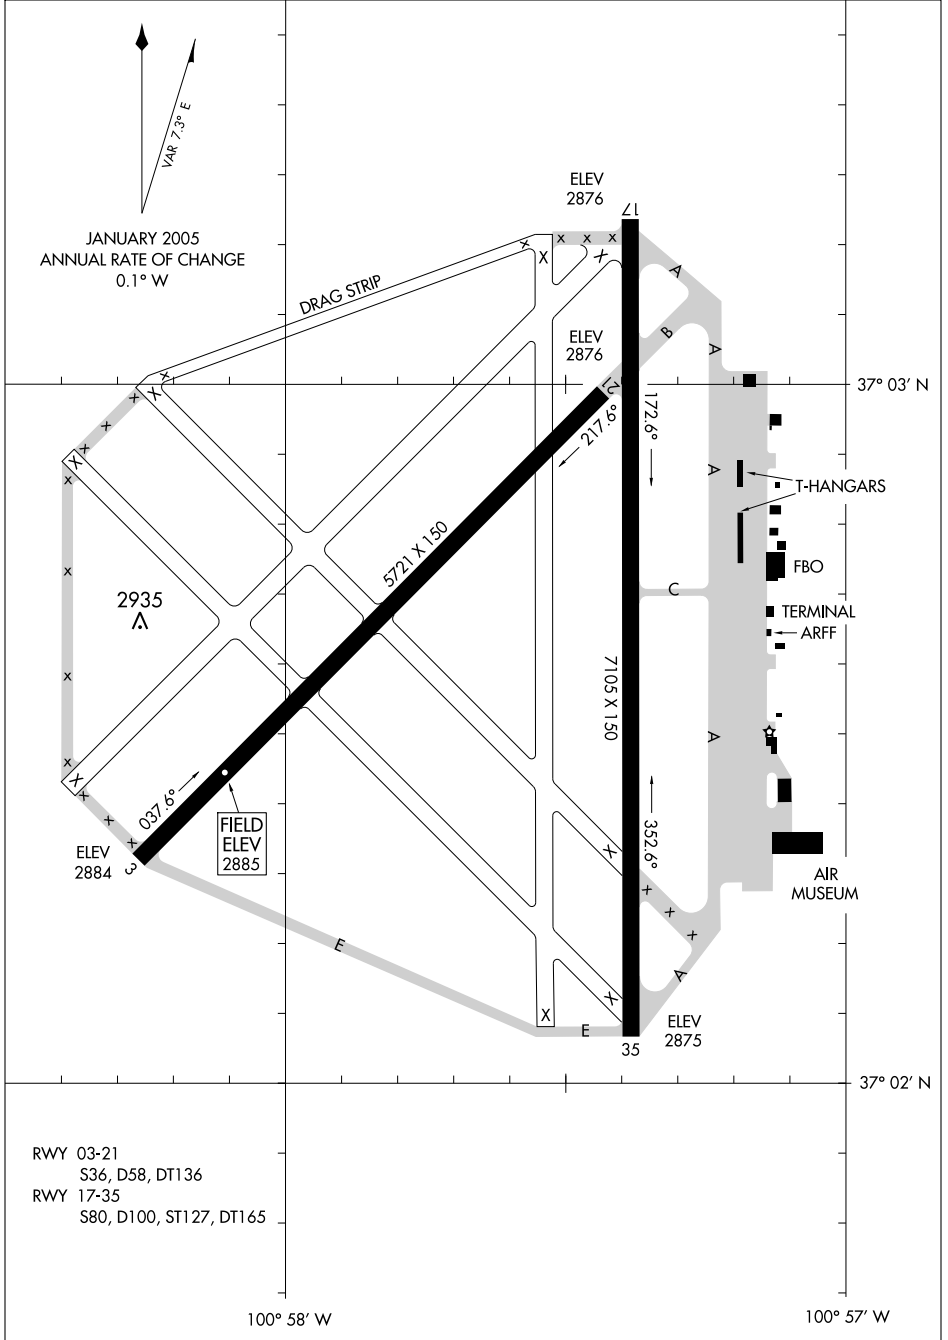

AIRPORT DIAGRAM

AL-498 (FAA)

LIBERAL MID-AMERICA REGIONAL (L.B.L.)
LIBERAL, KANSAS

NC-2, 30 AUG 2007 to 27 SEP 2007

NC-2, 30 AUG 2007 to 27 SEP 2007

AIRPORT DIAGRAM

LIBERAL, KANSAS
LIBERAL MID-AMERICA REGIONAL (L.B.L.)