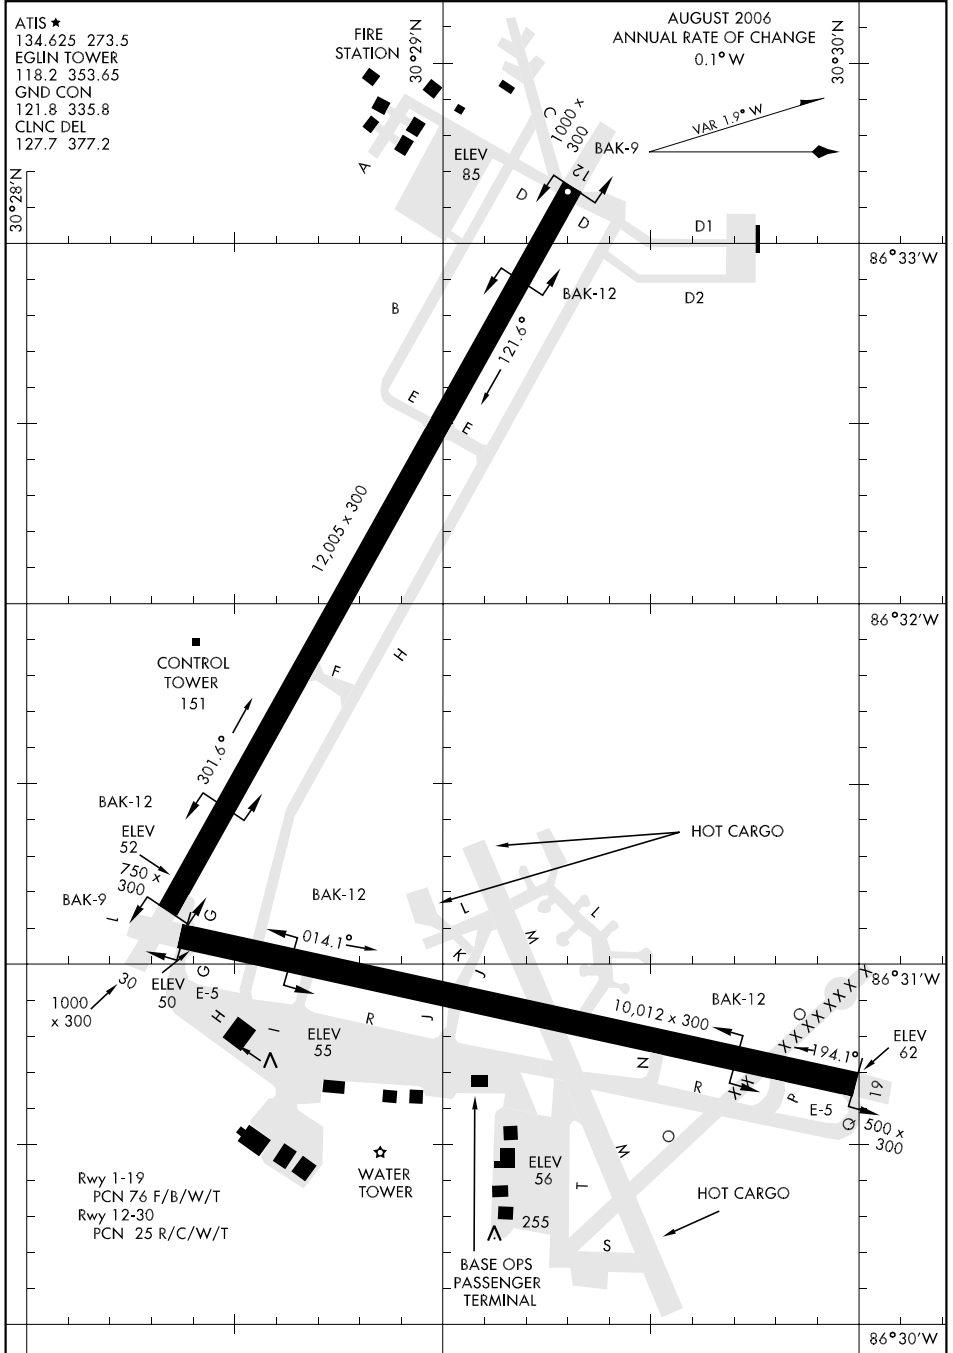

# AIRPORT DIAGRAM

AFD-436 [USAF]

EGLIN AFB (KVPS)

VALPARAISO, FLORIDA

ATIS ★  
 134.625 273.5  
 EGLIN TOWER  
 118.2 353.65  
 GND CON  
 121.8 335.8  
 CLNC DEL  
 127.7 377.2

AUGUST 2006  
 ANNUAL RATE OF CHANGE  
 0.1° W

VAR 1.9° W

SE-3, 30 AUG 2007 to 27 SEP 2007

SE-3, 30 AUG 2007 to 27 SEP 2007

# AIRPORT DIAGRAM

VALPARAISO, FLORIDA

EGLIN AFB (KVPS)