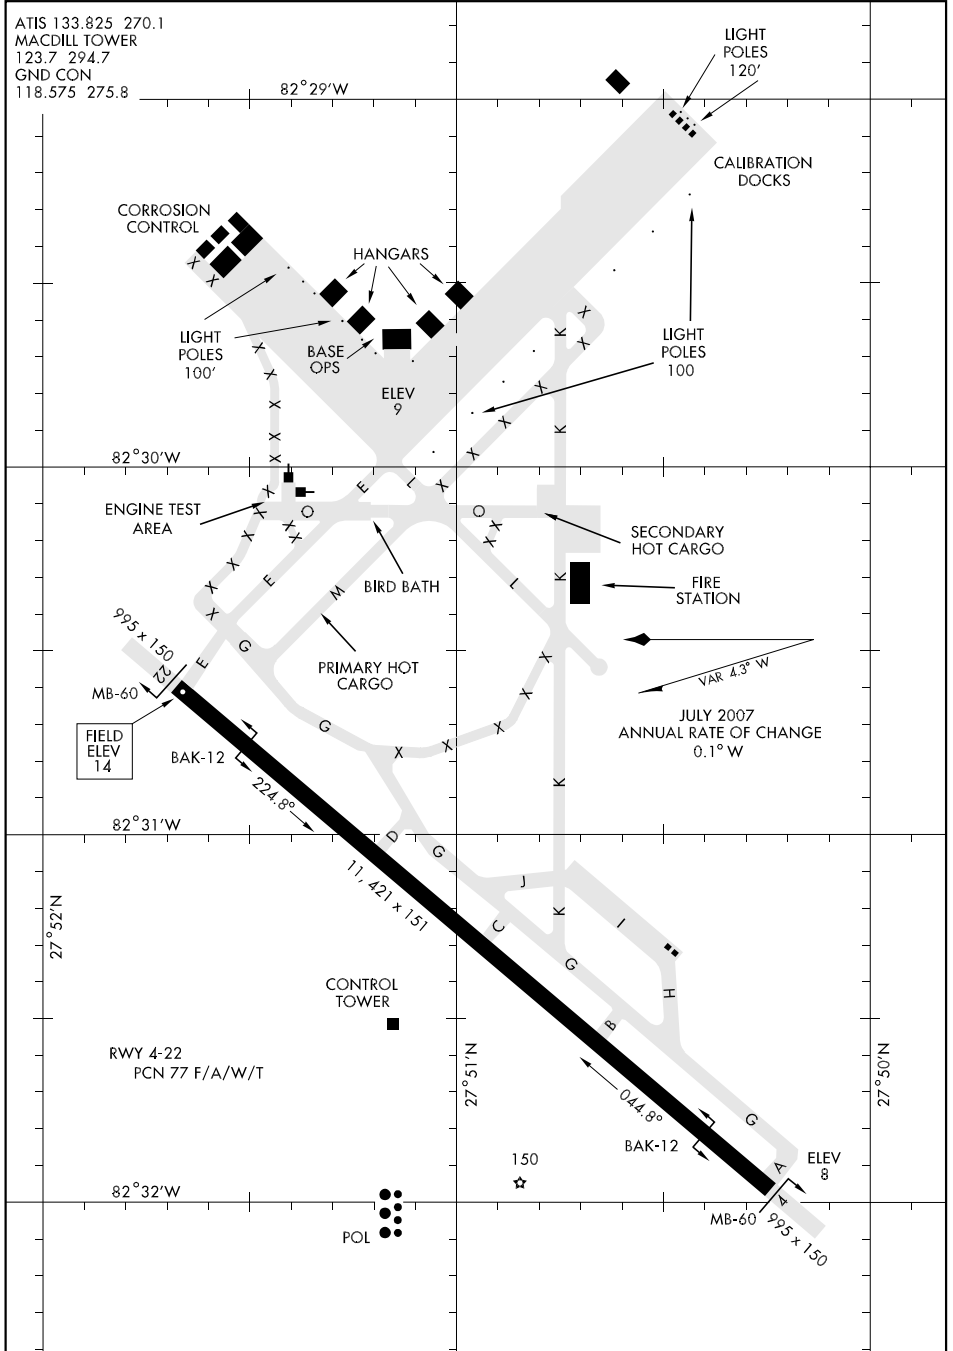

# AIRPORT DIAGRAM

AFD-418 [USAF]

MACDILL AFB (KMCF)

TAMPA, FLORIDA

ATIS 133.825 270.1  
 MACDILL TOWER  
 123.7 294.7  
 GND CON  
 118.575 275.8

SE-3, 30 AUG 2007 to 27 SEP 2007

SE-3, 30 AUG 2007 to 27 SEP 2007

# AIRPORT DIAGRAM

WGS DATUM

TAMPA, FLORIDA  
MACDILL AFB (KMCF)