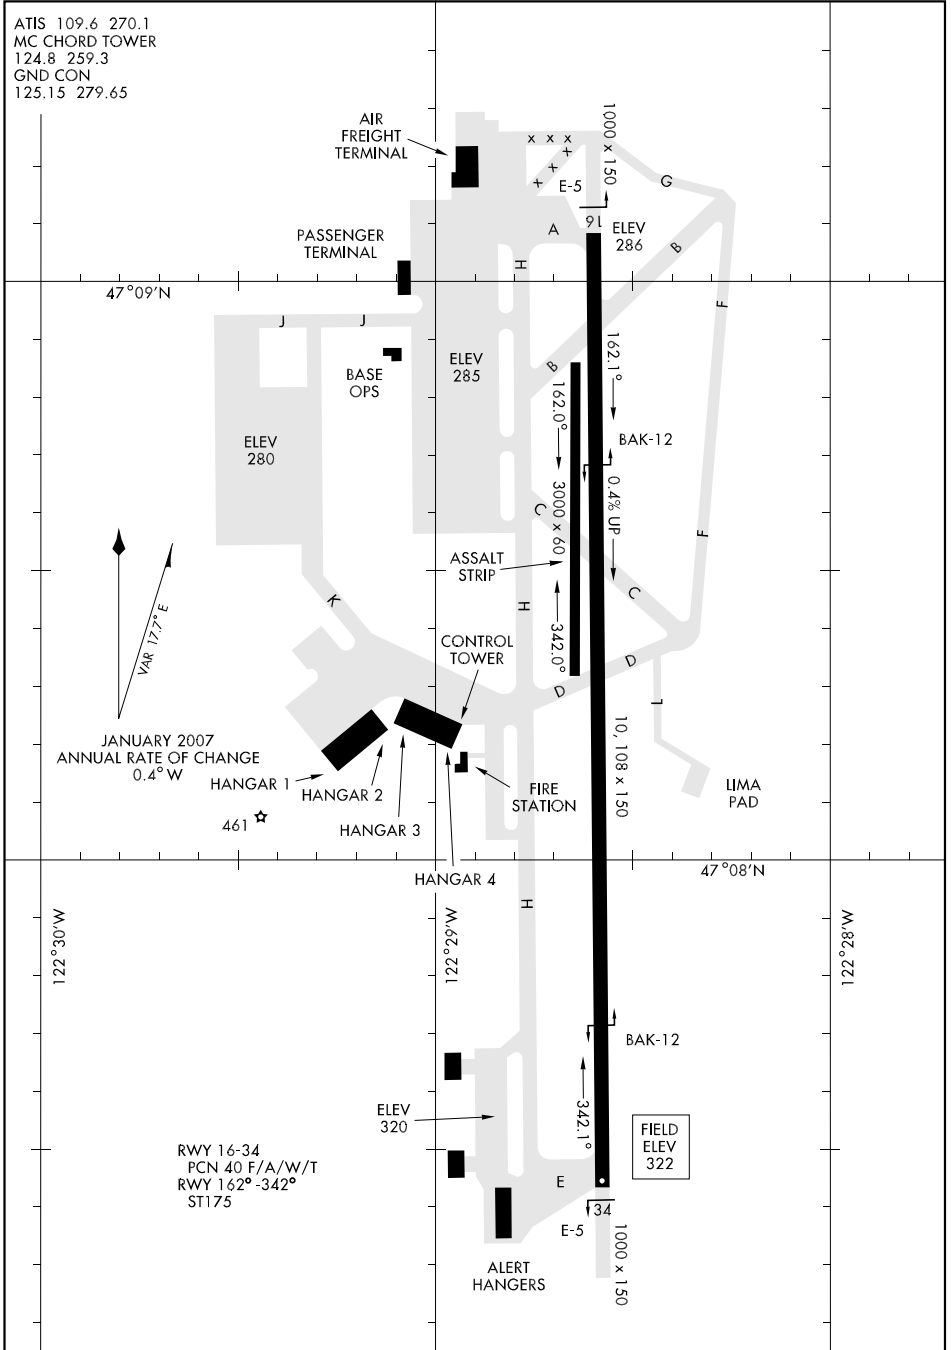

# AIRPORT DIAGRAM

[USAF] AFD-414

MC CHORD AFB (KTCM)

TACOMA, WASHINGTON

ATIS 109.6 270.1  
 MC CHORD TOWER  
 124.8 259.3  
 GND CON  
 125.15 279.65

NW-1, 30 AUG 2007 to 27 SEP 2007

NW-1, 30 AUG 2007 to 27 SEP 2007

# AIRPORT DIAGRAM

WGS DATUM

TACOMA, WASHINGTON

MC CHORD AFB (KTCM)