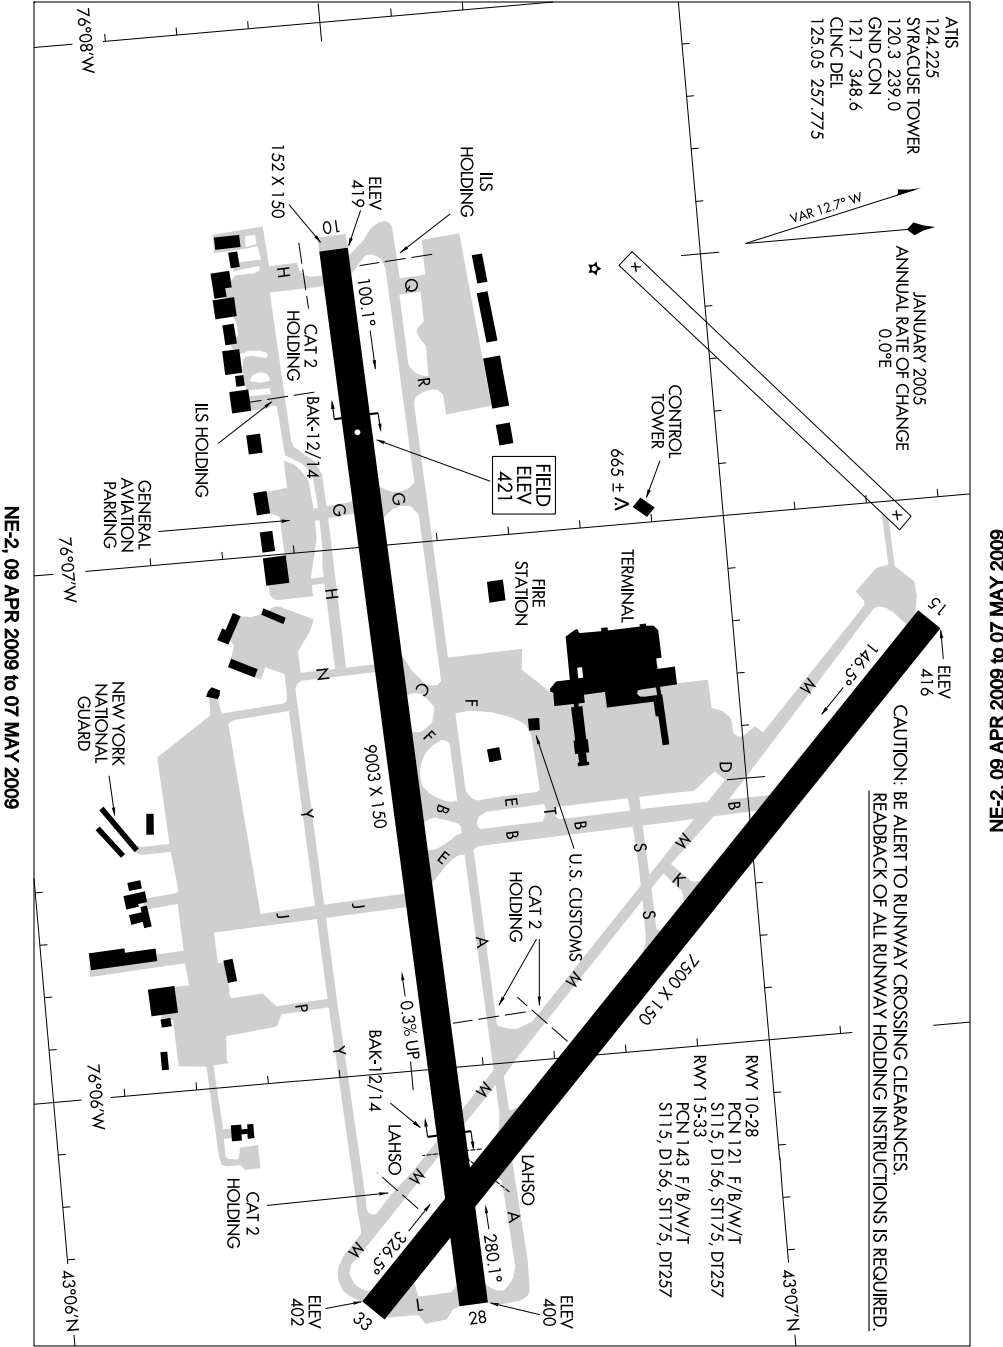

AIRPORT DIAGRAM

AL-411 (FAA)

SYRACUSE HANCOCK INTL (SYR)
SYRACUSE, NEW YORK

NE-2, 09 APR 2009 to 07 MAY 2009

6000 MAY 07 to 6009 APR 60-2,-EN

CAUTION: BE ALERT TO RUNWAY CROSSING CLEARANCES.
REBACK OF ALL RUNWAY HOLDING INSTRUCTIONS IS REQUIRED.

AIRPORT DIAGRAM

SYRACUSE, NEW YORK
SYRACUSE HANCOCK INTL (SYR)