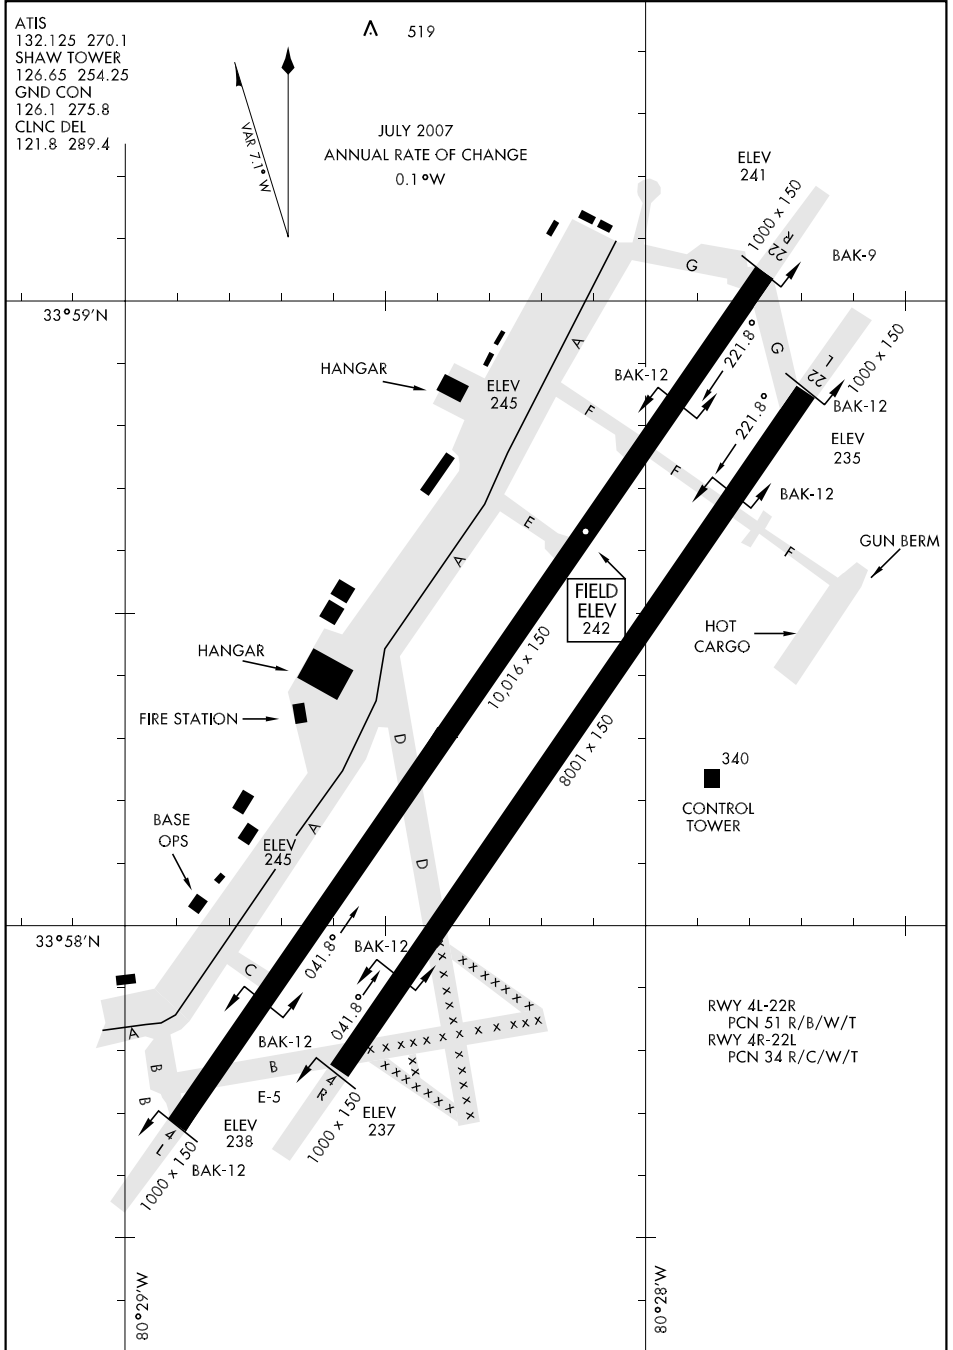

# AIRPORT DIAGRAM

AFD-409 [USAF]

SHAW AFB (KSSC)  
SUMTER, SOUTH CAROLINA

ATIS  
 132.125 270.1  
 SHAW TOWER  
 126.65 254.25  
 GND CON  
 126.1 275.8  
 CLNC DEL  
 121.8 289.4

A 519

JULY 2007  
 ANNUAL RATE OF CHANGE  
 0.1°W

SE-2, 30 AUG 2007 to 27 SEP 2007

SE-2, 30 AUG 2007 to 27 SEP 2007

RWY 4L-22R  
 PCN 51 R/B/W/T  
 RWY 4R-22L  
 PCN 34 R/C/W/T

# AIRPORT DIAGRAM

SHAW AFB (KSSC)  
SUMTER, SOUTH CAROLINA