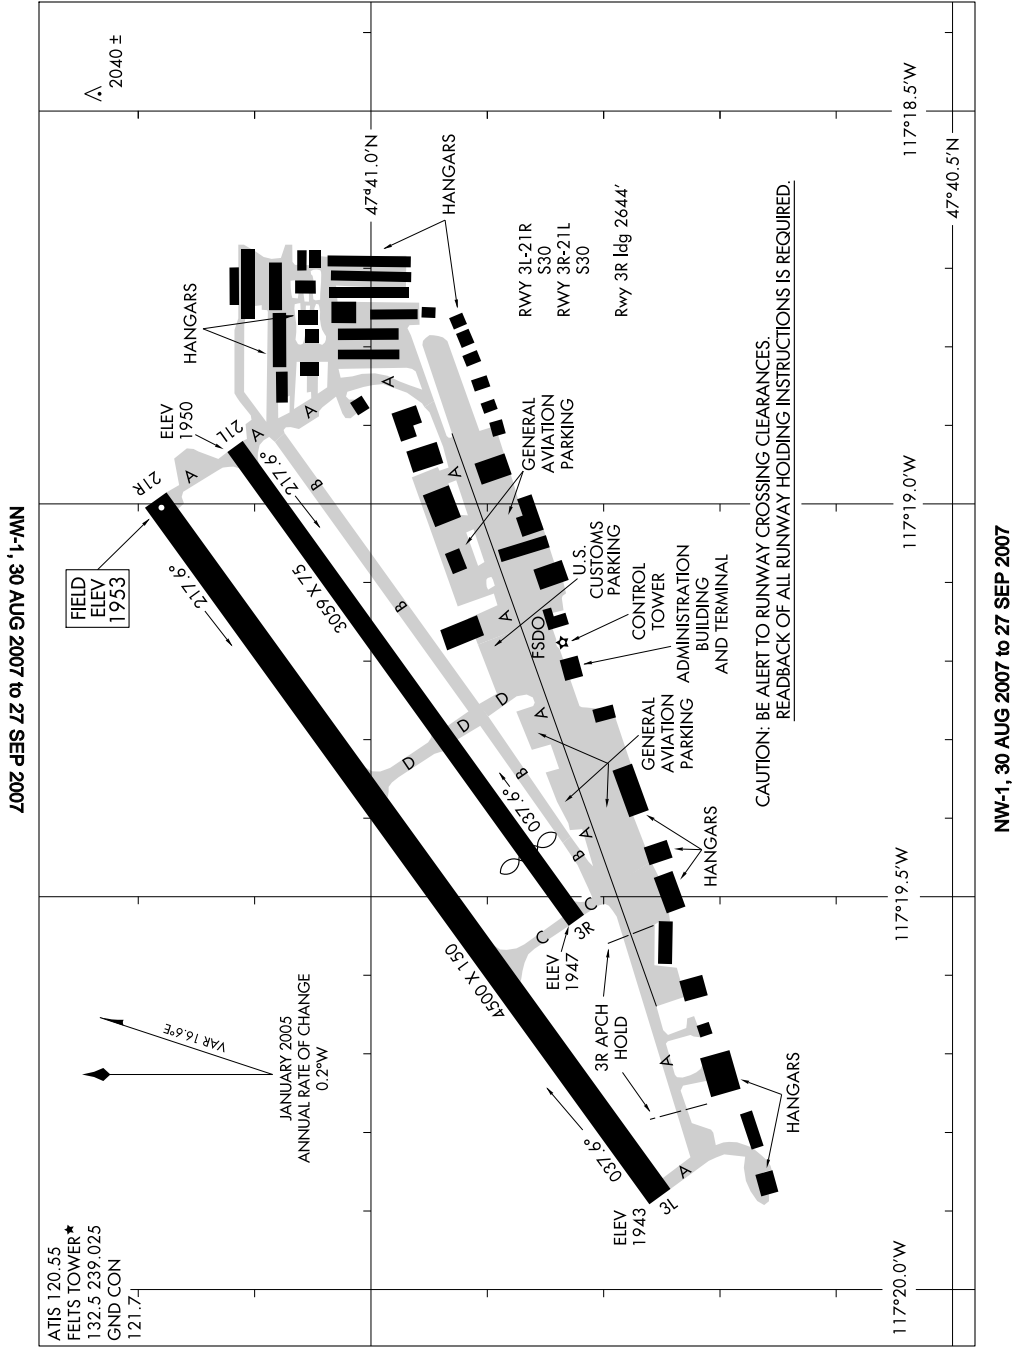

AIRPORT DIAGRAM

AL-402 (FAA)

SPOKANE/FELTS FIELD (SFF)
SPOKANE, WASHINGTON

NW-1, 30 AUG 2007 to 27 SEP 2007

NW-1, 30 AUG 2007 to 27 SEP 2007

ATIS 120.55
 FELTS TOWER*
 132.5 239.025
 GND CON
 121.7

AIRPORT DIAGRAM