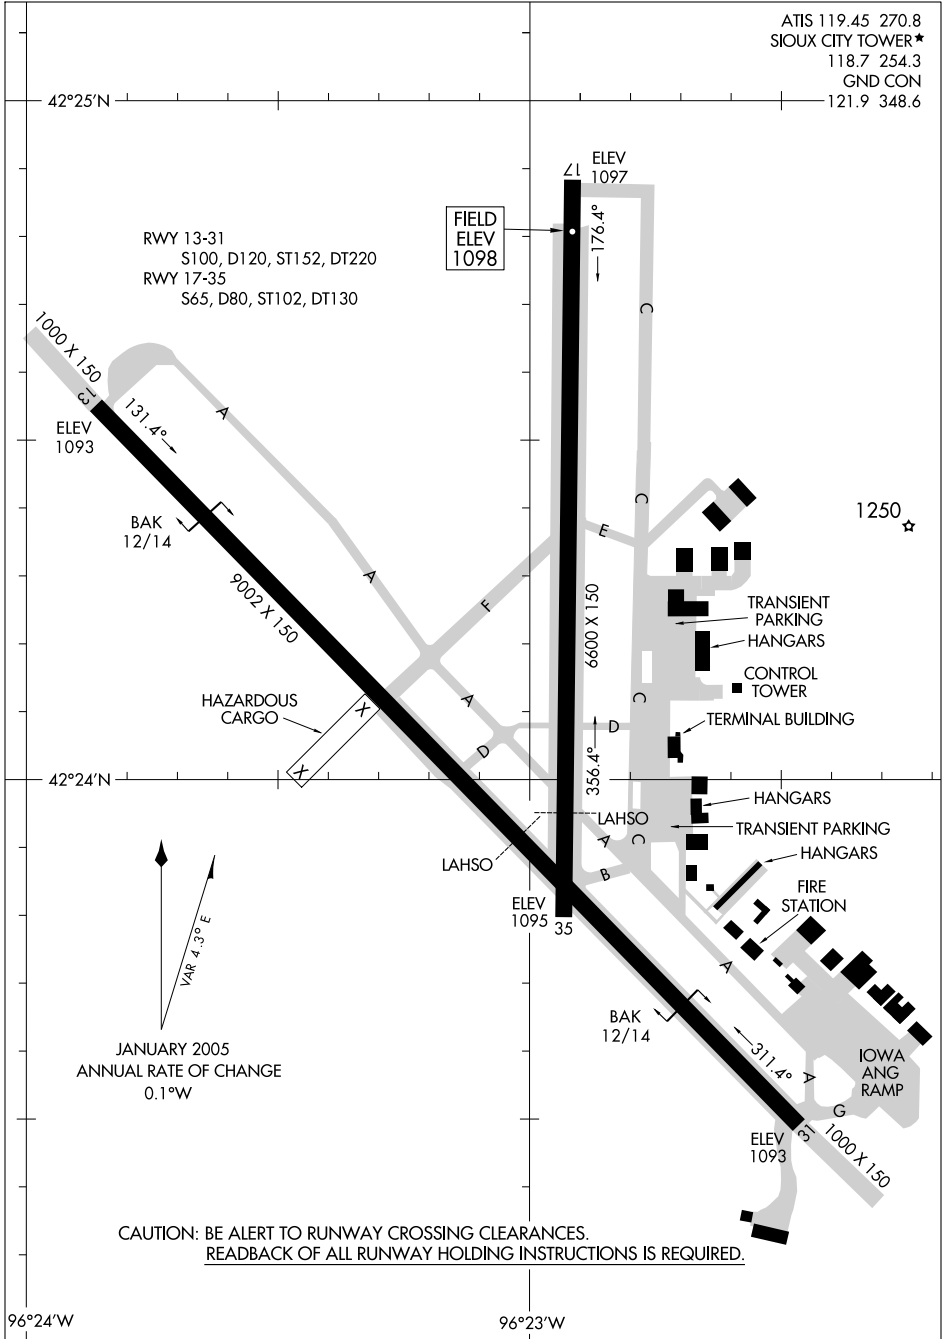

AIRPORT DIAGRAM

SIoux GATEWAY/COLONEL BUD DAY FIELD (SUJX)
AL-395 (FAA) SIoux CITY, IOWA

ATIS 119.45 270.8
SIoux CITY TOWER*
118.7 254.3
GND CON
121.9 348.6

NC-3, 09 APR 2009 to 07 MAY 2009

NC-3, 09 APR 2009 to 07 MAY 2009

AIRPORT DIAGRAM

SIoux CITY, IOWA
SIoux GATEWAY/COLONEL BUD DAY FIELD (SUJX)