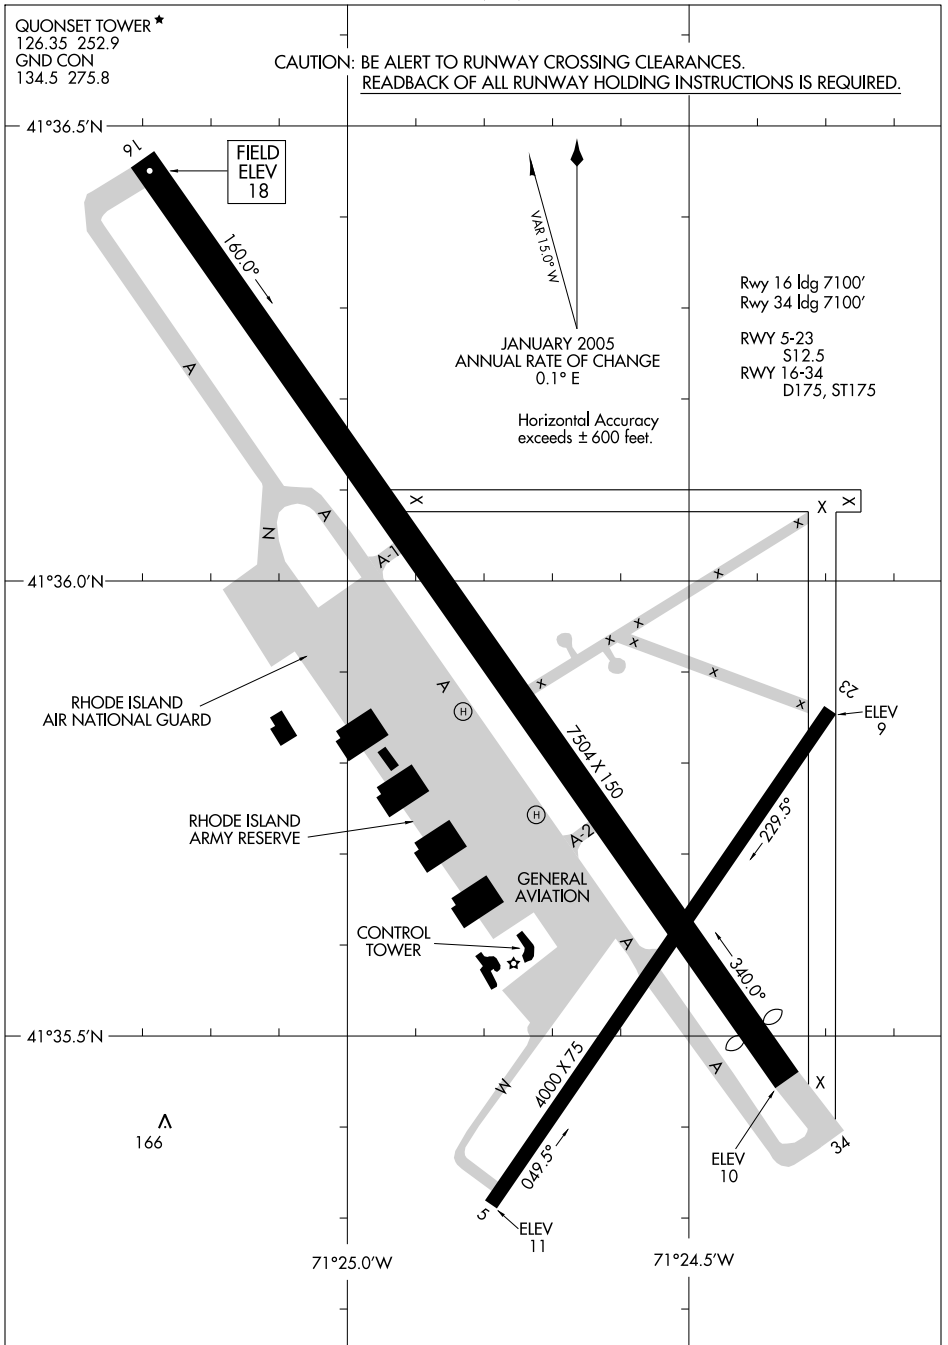

AIRPORT DIAGRAM

NORTH KINGSTOWN/QUONSET STATE (OQT)
NORTH KINGSTOWN, RHODE ISLAND

AL-338 (FAA)

QUONSET TOWER *
126.35 252.9
GND CON
134.5 275.8

CAUTION: BE ALERT TO RUNWAY CROSSING CLEARANCES.
READBACK OF ALL RUNWAY HOLDING INSTRUCTIONS IS REQUIRED.

NE-1, 30 AUG 2007 to 27 SEP 2007

NE-1, 30 AUG 2007 to 27 SEP 2007

AIRPORT DIAGRAM

NORTH KINGSTOWN, RHODE ISLAND
NORTH KINGSTOWN/QUONSET STATE (OQT)