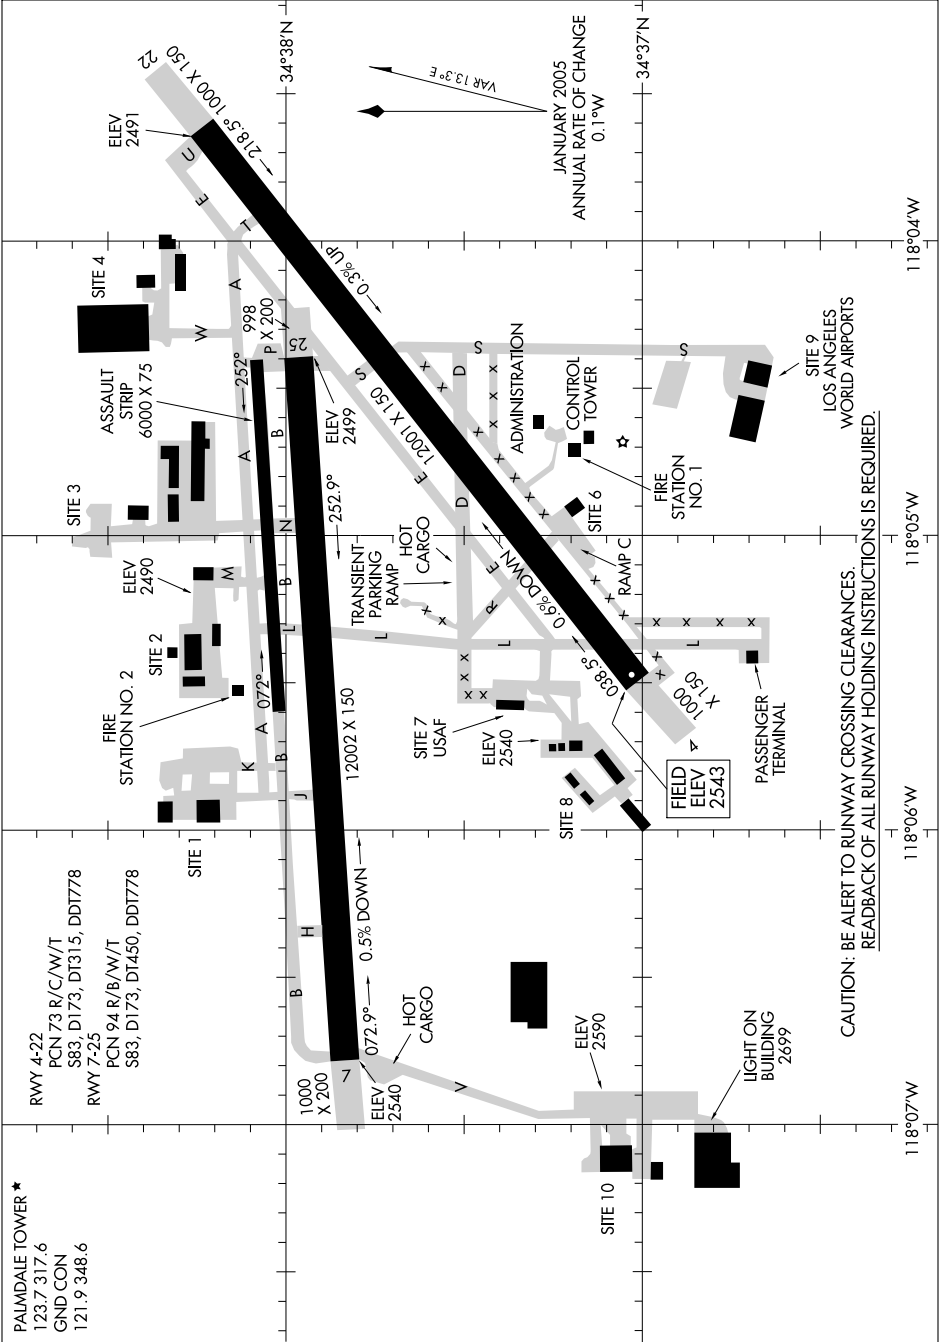

AIRPORT DIAGRAM

AL-310 (FAA)

PALMDALE RGNL/USAF PLANT 42 (PMD)
PALMDALE, CALIFORNIA

SW-3, 09 APR 2009 to 07 MAY 2009

AIRPORT DIAGRAM

PALMDALE, CALIFORNIA
PALMDALE RGNL/USAF PLANT 42 (PMD)

SW-3, 09 APR 2009 to 07 MAY 2009