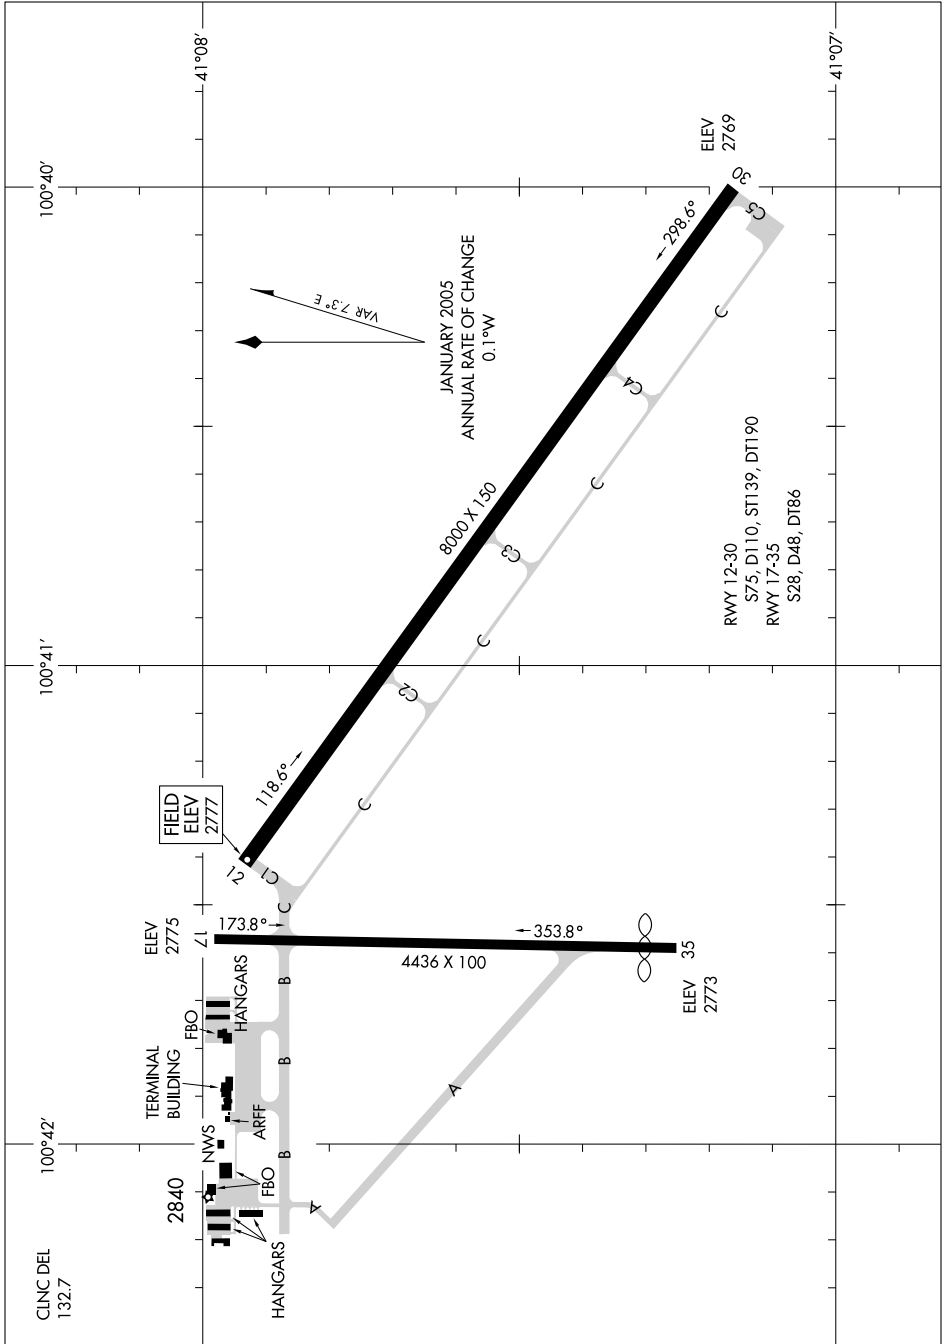

# AIRPORT DIAGRAM

NORTH PLATTE REGIONAL AIRPORT LEE BIRD FIELD (LBF)  
AL-292 (FAA)  
NORTH PLATTE, NEBRASKA

NC-2, 30 AUG 2007 to 27 SEP 2007

NC-2, 30 AUG 2007 to 27 SEP 2007

# AIRPORT DIAGRAM

NORTH PLATTE, NEBRASKA  
NORTH PLATTE REGIONAL AIRPORT LEE BIRD FIELD (LBF)