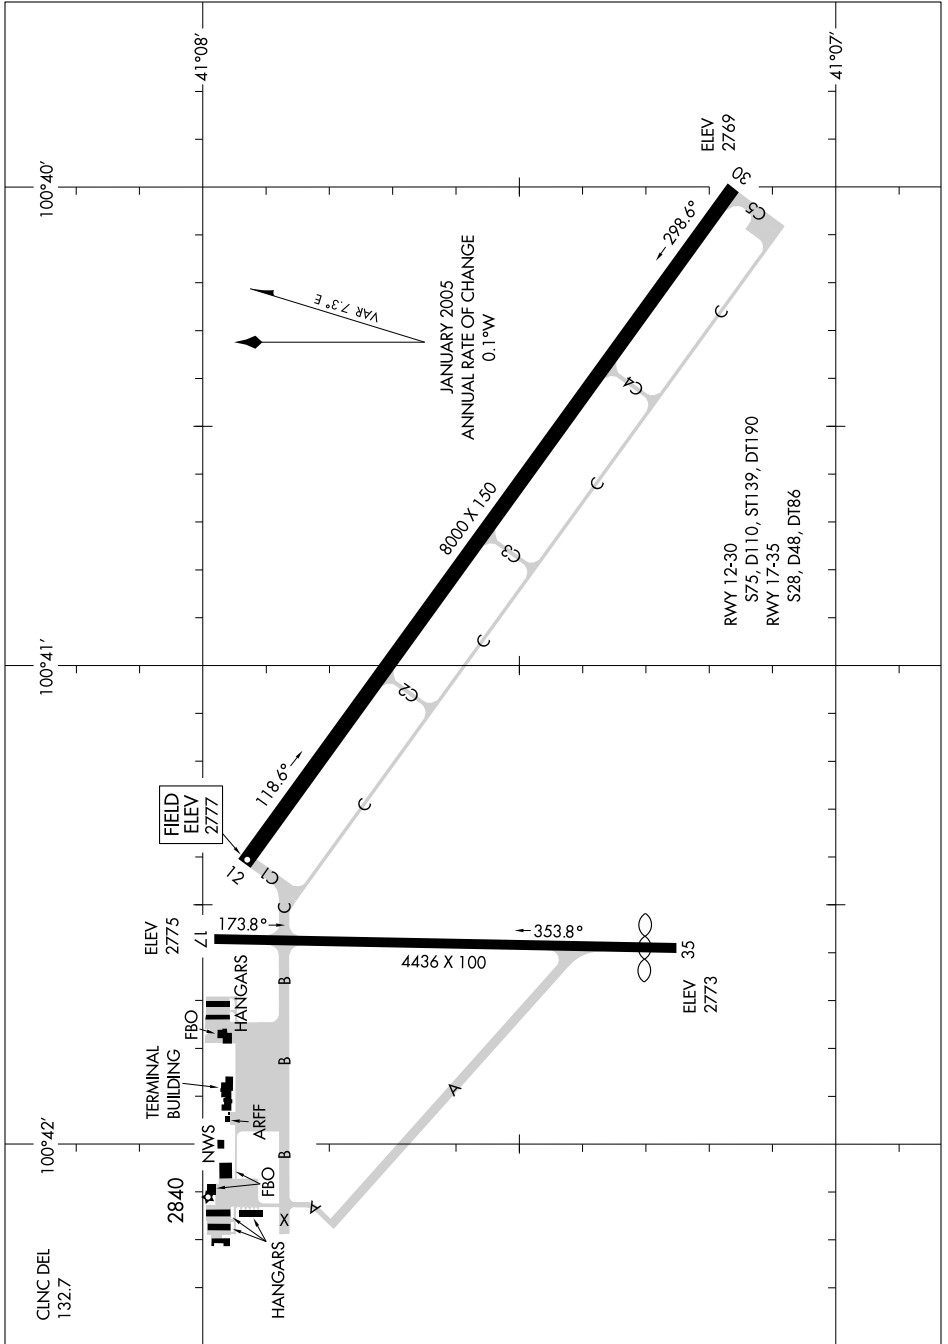

AIRPORT DIAGRAM

NORTH PLATTE RGNL AIRPORT LEE BIRD FIELD (LBF)
AL-292 (FAA) NORTH PLATTE, NEBRASKA

NC-2, 09 APR 2009 to 07 MAY 2009

NC-2, 09 APR 2009 to 07 MAY 2009

AIRPORT DIAGRAM

NORTH PLATTE, NEBRASKA
NORTH PLATTE RGNL AIRPORT LEE BIRD FIELD (LBF)