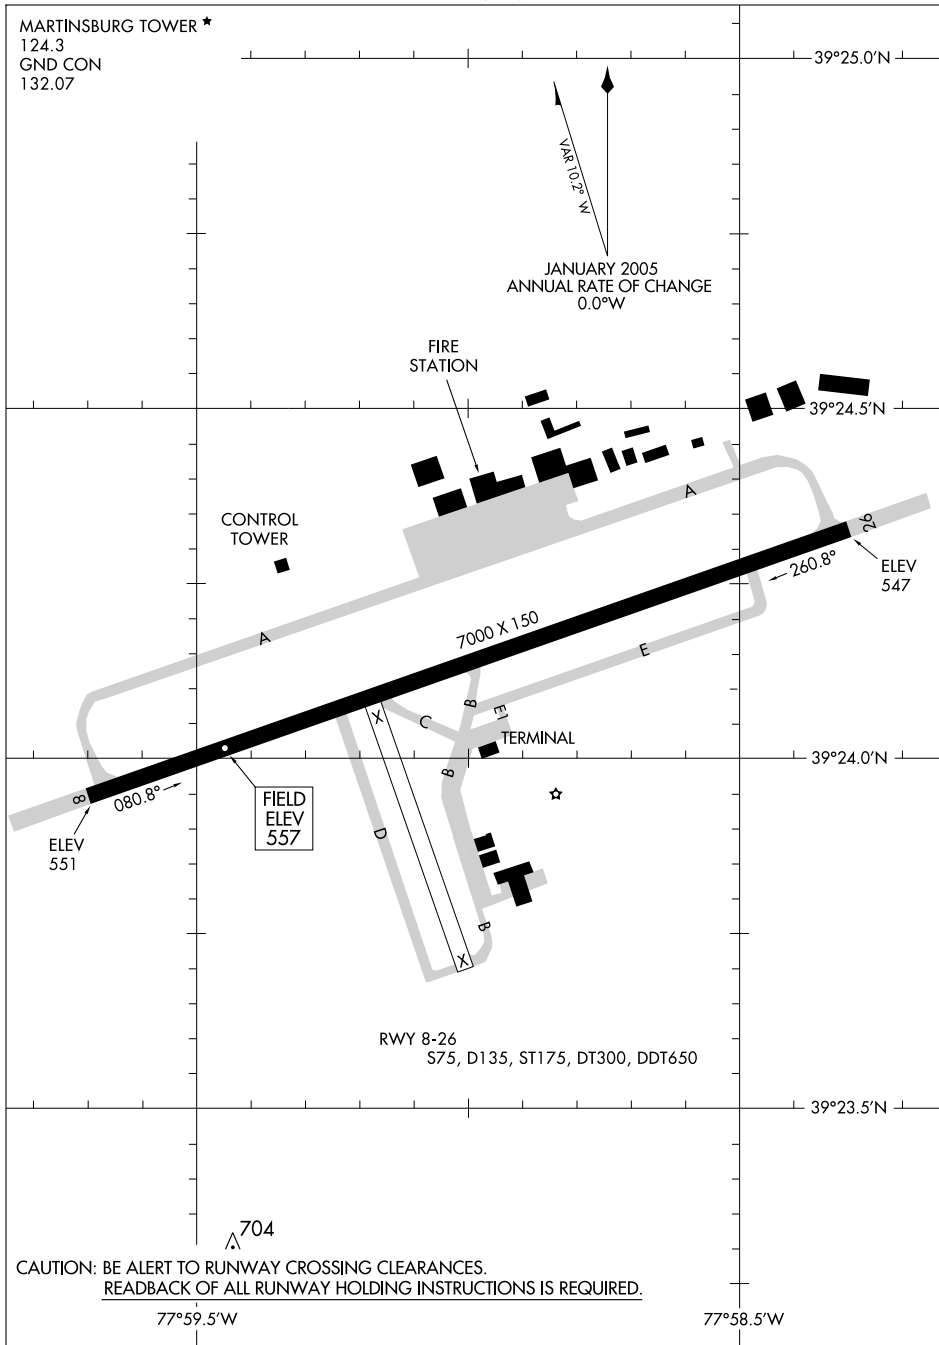

07242

AIRPORT DIAGRAM

MARTINSBURG/
EASTERN WEST VIRGINIA RGNL/SHEPHERD FIELD (MRB)
AL-249 (FAA) MARTINSBURG, WEST VIRGINIA

MARTINSBURG TOWER ★
124.3
GND CON
132.07

NE-4, 30 AUG 2007 to 27 SEP 2007

NE-4, 30 AUG 2007 to 27 SEP 2007

CAUTION: BE ALERT TO RUNWAY CROSSING CLEARANCES.
READBACK OF ALL RUNWAY HOLDING INSTRUCTIONS IS REQUIRED.

AIRPORT DIAGRAM

07242

MARTINSBURG/
EASTERN WEST VIRGINIA RGNL/SHEPHERD FIELD (MRB)
MARTINSBURG, WEST VIRGINIA