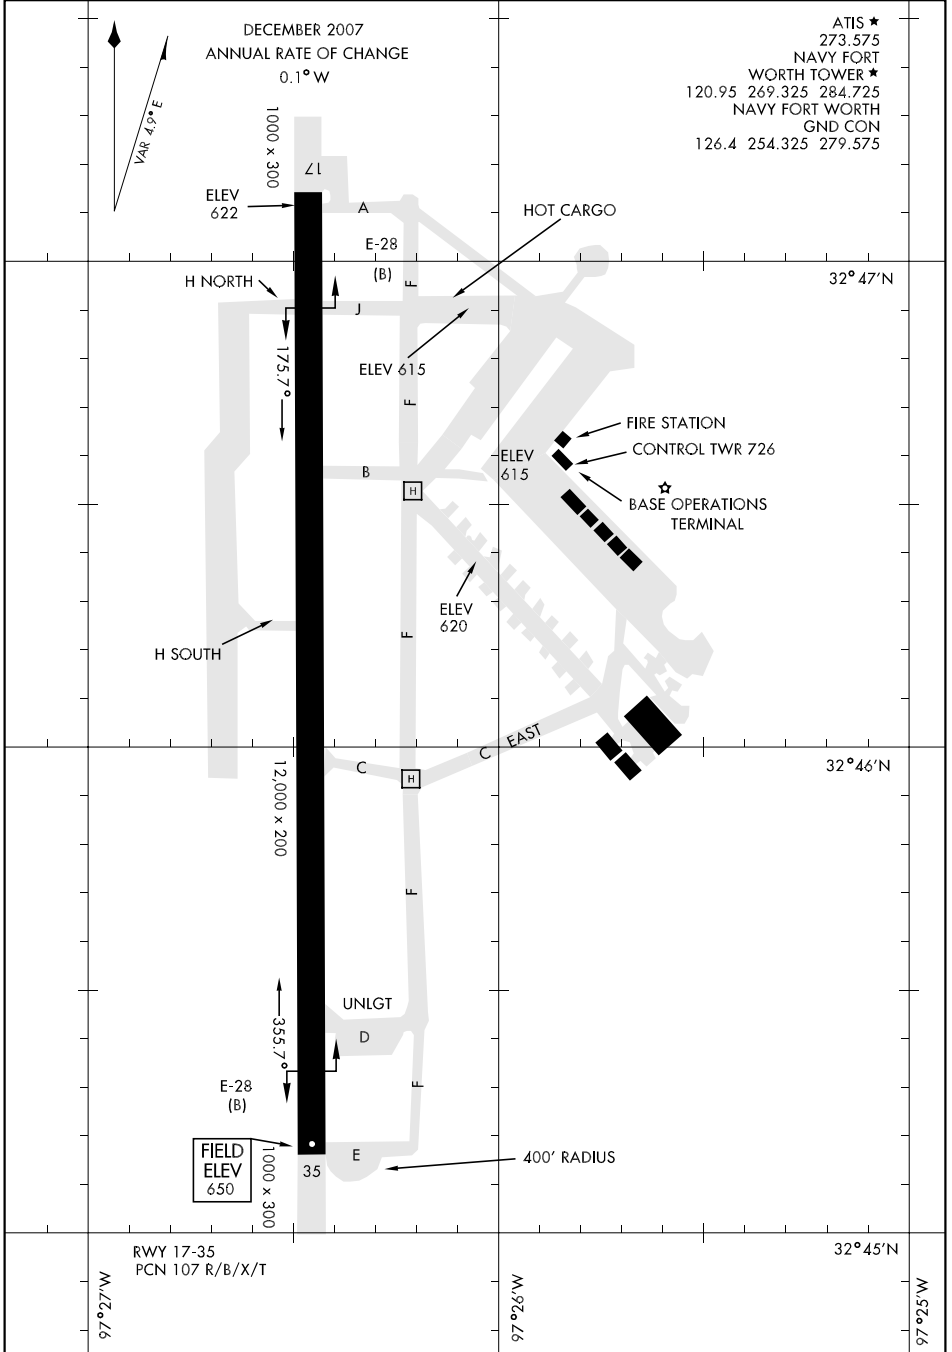

# AIRPORT DIAGRAM

AFD-160 [USN]

FORT WORTH NAS JRB (CARSWELL FLD) (NFW)

FORT WORTH, TEXAS

SC-2, 09 APR 2009 to 07 MAY 2009

SC-2, 09 APR 2009 to 07 MAY 2009

# AIRPORT DIAGRAM

FORT WORTH, TEXAS

FORT WORTH NAS JRB (CARSWELL FLD) (NFW)