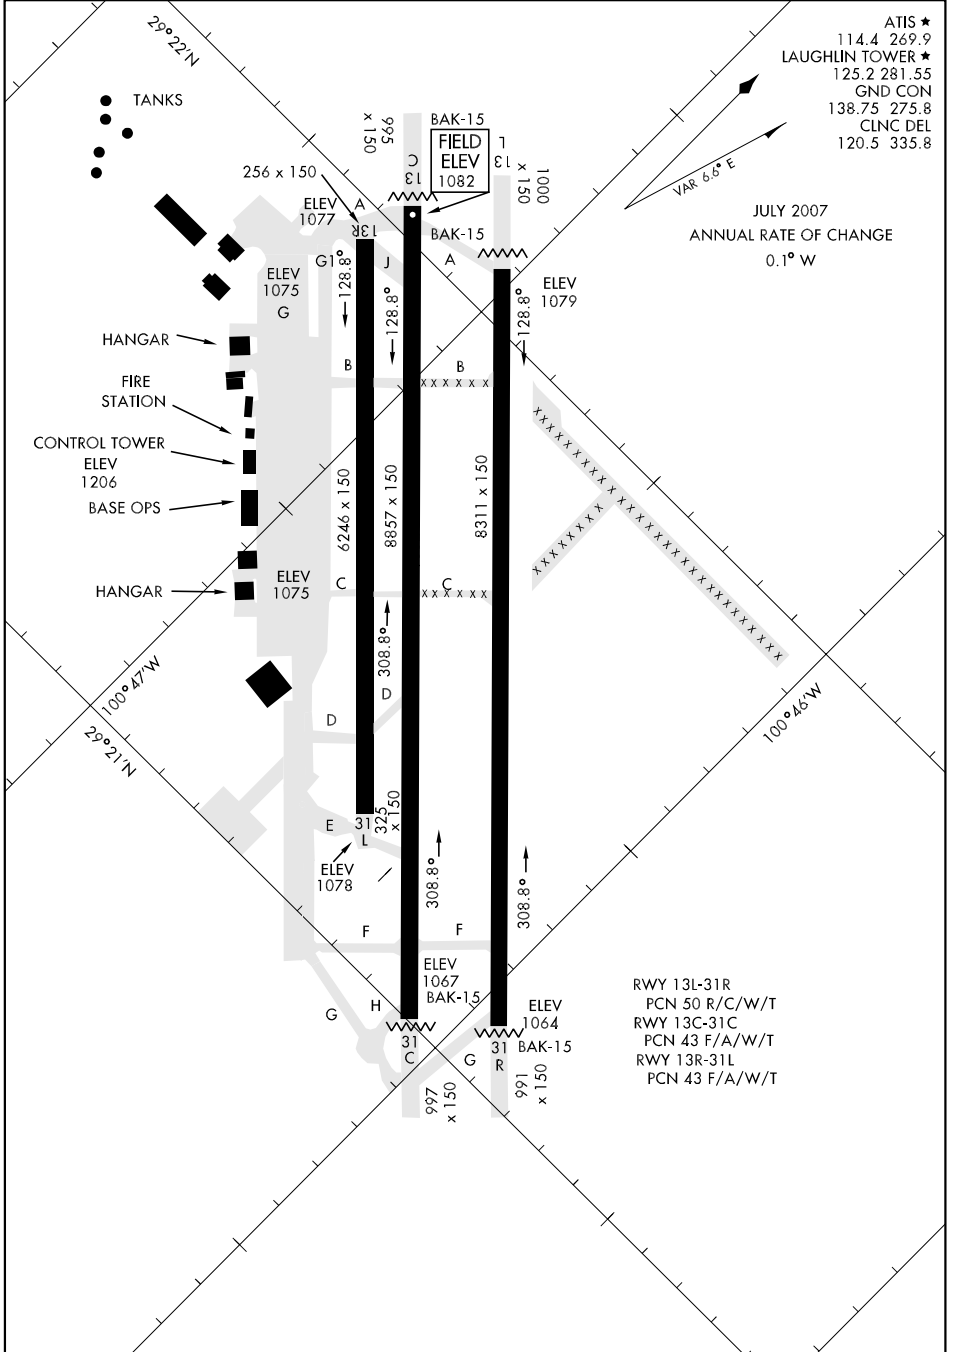

AIRPORT DIAGRAM

AFD-111 [USAF]

LAUGHLIN AFB (KDLF)

DEL RIO, TEXAS

SC-3, 30 AUG 2007 to 27 SEP 2007

SC-3, 30 AUG 2007 to 27 SEP 2007

- ATIS ★ 114.4 269.9
- LAUGHLIN TOWER ★ 125.2 281.55
- GND CON 138.75 275.8
- CLNC DEL 120.5 335.8

JULY 2007
ANNUAL RATE OF CHANGE
0.1° W

AIRPORT DIAGRAM

DEL RIO, TEXAS

LAUGHLIN AFB (KDLF)