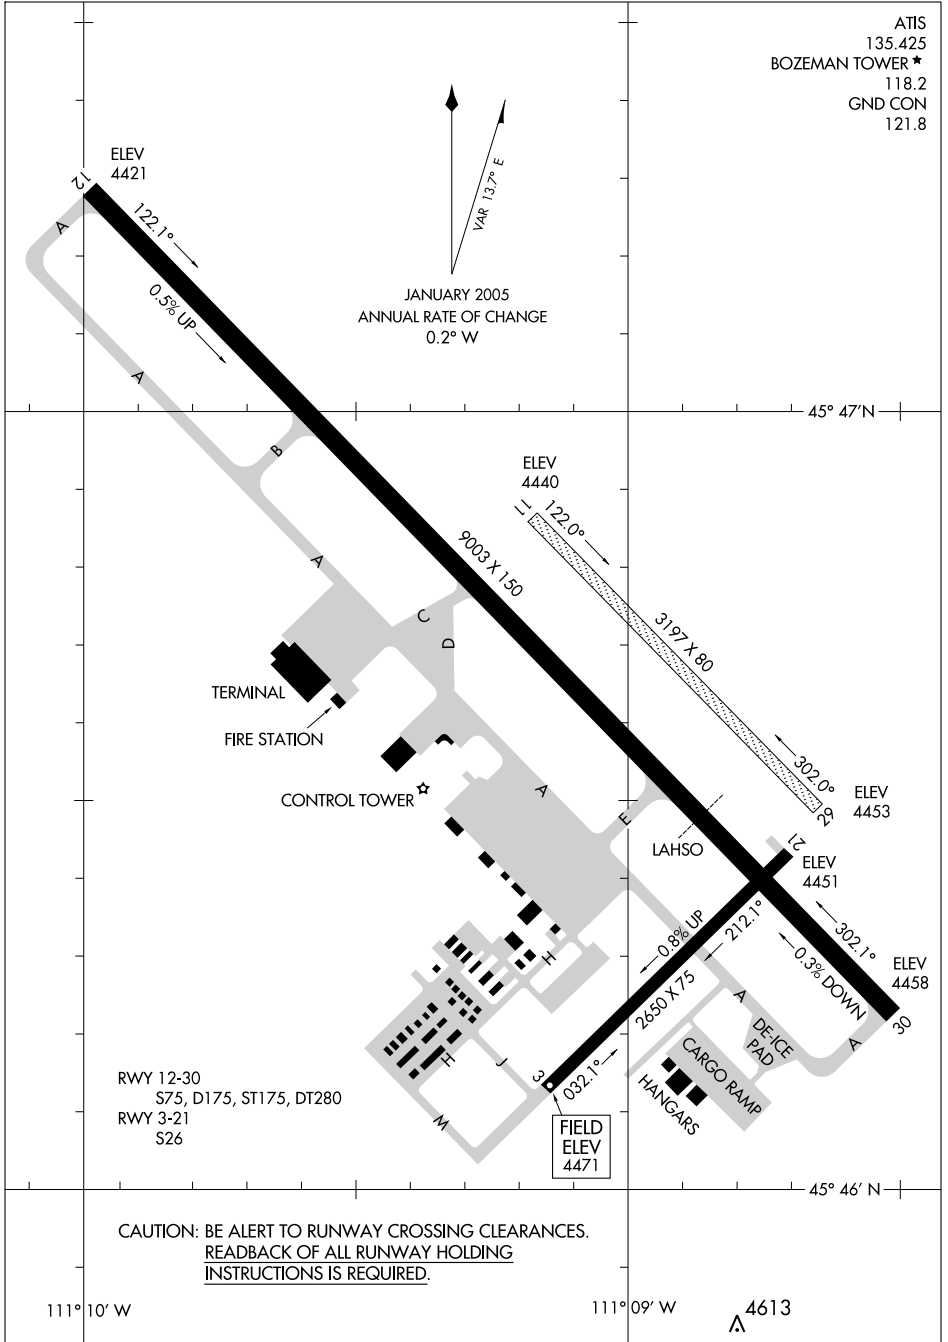

# AIRPORT DIAGRAM

BOZEMAN/GALLATIN FIELD (BZN)  
BOZEMAN, MONTANA

AL-59 (FAA)

ATIS 135.425  
BOZEMAN TOWER ★ 118.2  
GND CON 121.8

NW-1, 30 AUG 2007 to 27 SEP 2007

NW-1, 30 AUG 2007 to 27 SEP 2007

# AIRPORT DIAGRAM

BOZEMAN, MONTANA  
BOZEMAN/GALLATIN FIELD (BZN)

4613  
▲